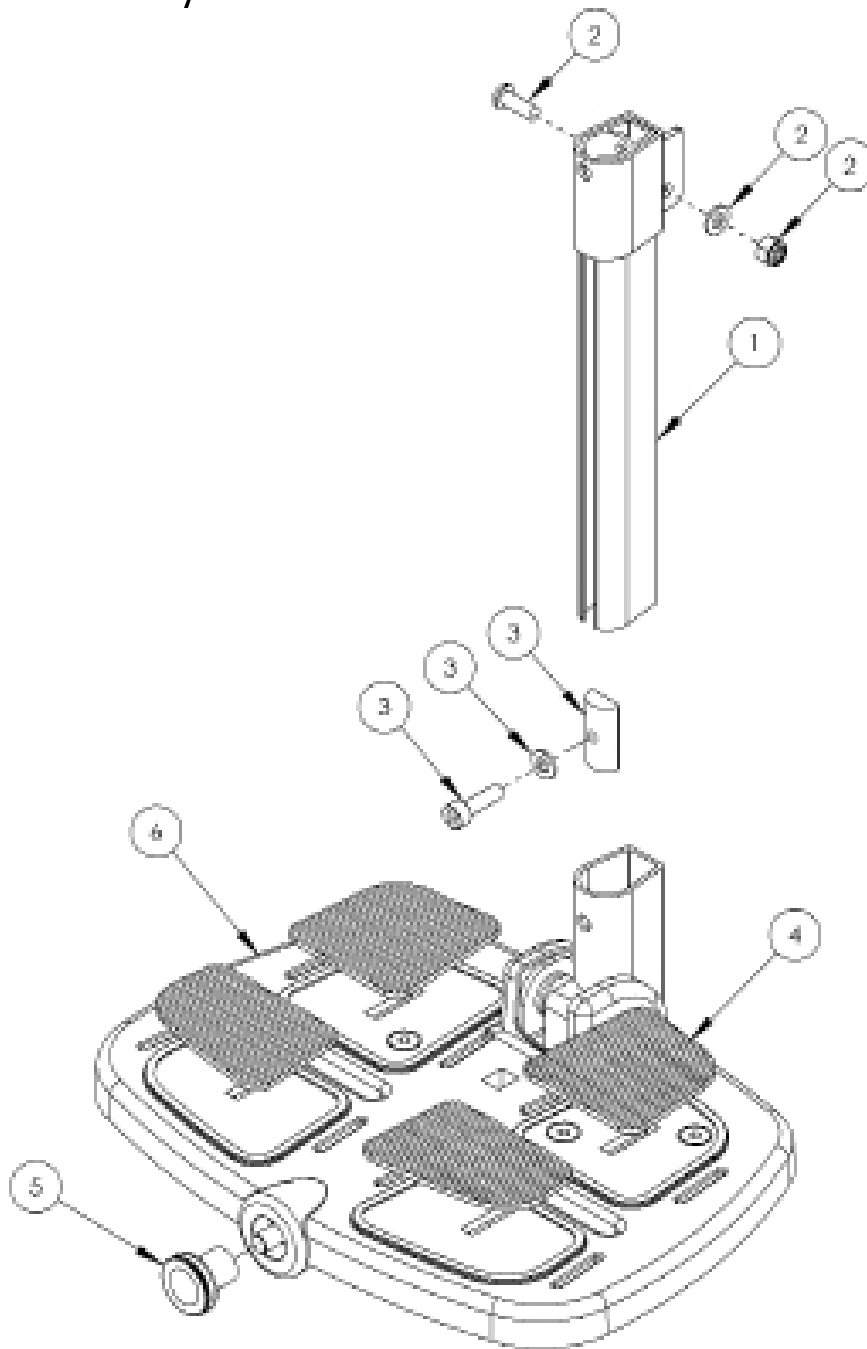

Static Seatbase Assembly

Pos.	Leckey Code	Description	Qty
1	120-851	Seatbase Shelf	1
2	120-9006	Tray Holder Assembly	2
3	120-9007	Tray Holder Knob Assembly	2
4	120-9008	Long Sitting Spacer Plate Assembly	2
5	120-9009	Long Sitting Receiver Brkt Assembly	2
6	SF19	M8 Locking Key	2
7	SP-1012	Sliding Seatbase Attachment Screw Kit	2
8	120-9011	Seatbase & Strap Attachment Screw Kit	2
9	SP-1013	Back Angle Bar Screw Kit	1
10	120-9013	Seatbase Shelf Velcro Kit	1

Sliding Seatbase Assembly

Pos.	Leckey Code	Description	Qty
1	120-641	Pommel, Pin & Lanyard Complete Assembly	1
2	120-162	Pin & Lanyard	1

Interface Assembly

Pos.	Leckey Code	Description	Qty
1	SP-1018	Interface Attachment Screw Kit	1
2	120-9016	Interface Handle Assy	1
3	120-387	Interface Aluminium Plate	1
4	120-326	Interface Plate	1
5	120-9017	Interface Pin Assy	1

Footrest Assembly

Pos.	Leckey Code	Description	Qty
1	120-700	Leg Extension Assy	1
2	SP-1019	Leg Extension Bolt Kit	1
3	120-9015	Calf Locking Assy	1
4	120-214	Footplate Pad Kit	1
5	SF85	Elesa Knurled Knob M8	1
6	120-9055	Footplate Assy	1