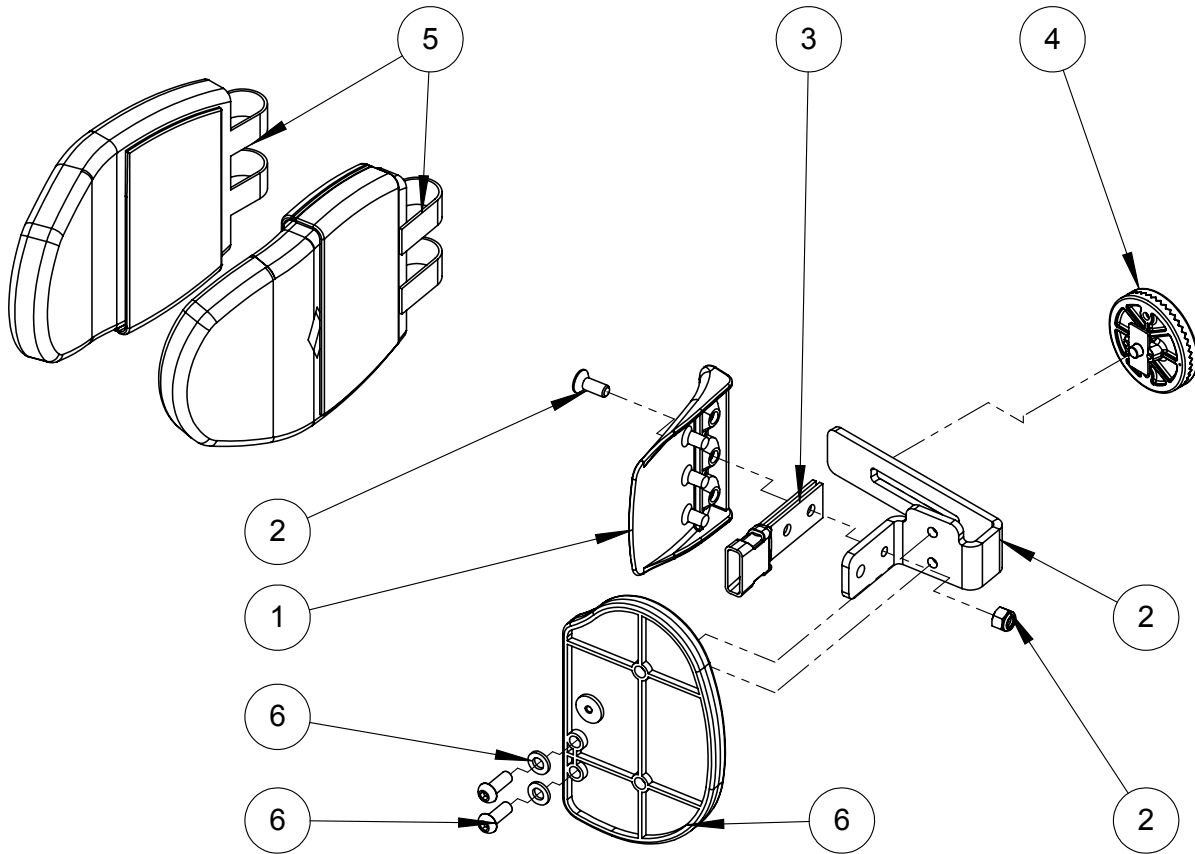

Protraction Pads

Pos.	Leckey Code	Description	Qty	Compatible with	
				Size 1	Size 2
1	118-049	Lateral	2	✓	✓
2	120-9056	Protraction Bracket Assy (RHS)	1	✓	✓
	120-9057	Protraction Bracket Assy (LHS)	1	✓	✓
3	117-700	Harness Buckle Attachment	2	✓	✓
4	120-9027	Angle Lock Assy	2	✓	✓
5	120-838-XX	Lateral Cover Set	1	✓	✓
6	120-9058	Protraction Assy (with cover)	2	✓	✓