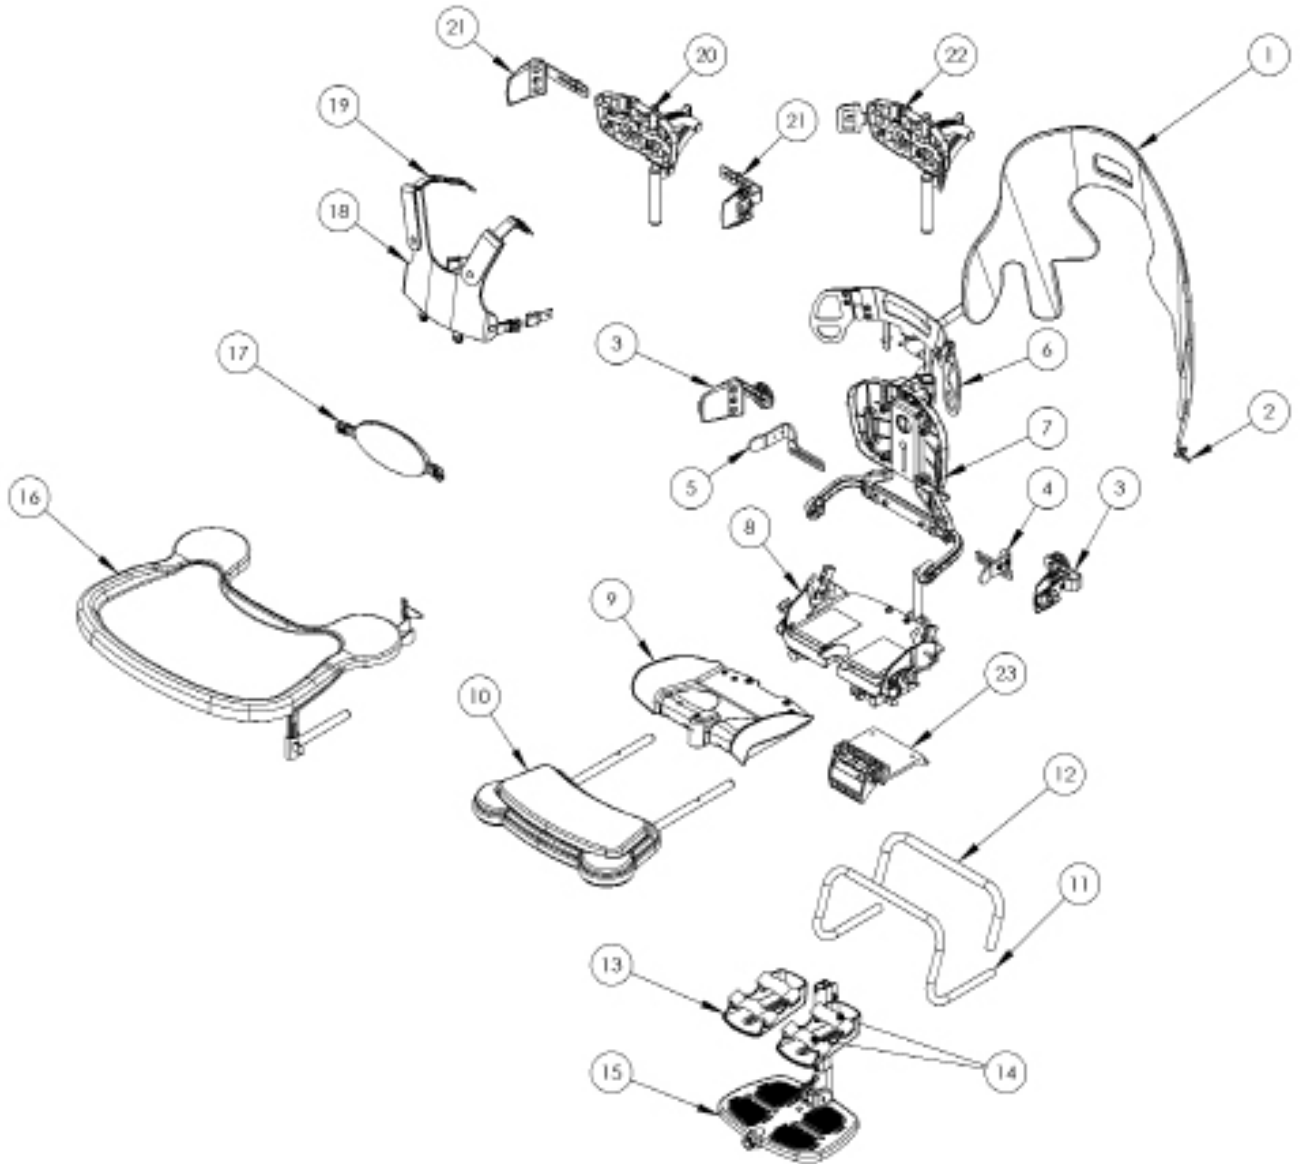

Squiggles Seat Spare Parts Catalogue

Contents

03 - 04	Squiggles Seat Assembly
05	Backrest Assembly
06	Static Seatbase Assembly
07	Sliding Seatbase Assembly
08	Interface Assembly
09	Footplate Assembly
10	Rigid Lateral Assembly
11	Flipaway Lateral Assembly
12	Flat Headrest Support
13	Contoured Head Support
14	Shoulder Support Assembly
15	Long Sitting Assembly
16	Upholstery
17	Tray Assembly
18	Hi-Low Chassis
19	Easy Chassis

Please substitute -XX for the following colours when placing order:

- 01 - Green
- 02 - Orange
- 03 - Blue
- 04 - Pink

Squiggles Seat Assembly

Squiggles Seat Assembly

Pos.	Leckey Code	Description	Qty
1	120-945	Cosyshell	1
2	120-9028	Cosyshell Attachment Kit	1
3	120-656	Rigid Lateral Assembly	1
3	120-855	Flipaway Lateral Assembly	1
4	120-678	LH Hip Guide Assembly	1
5	120-679	RH Hip Guide Assembly	1
6	120-702	Shoulder Support Assembly	1
7	120-645	Backrest Assembly	1
8	120-666	Static Seat Base Assembly	1
9	120-634	Sliding Seat Base Assembly	1
10	120-675	Long Sitting Support Assembly & Cushion	1
11	120-657	Grab Rail	1
12	120-846	Grab Rail Cover	1
13	117-1781	Small Sandals	1
13	117-2781	Medium Sandals	1
14	120-765	Sandal Strap Kit S1 (Small)	1
14	120-766	Sandal Strap Kit S2 (Medium)	1
15	120-639	Footrest Assembly	1
16	120-672	Tray Assembly	1
17	137-808	Support Harness	1
18	120-779	Small Trunk Harness	1
18	120-757	Medium Trunk Harness	1
19	120-9029	Trunk Harness Attachment Kit	1
20	117-697	Flat Headrest Support	1
21	118-667	Flat Headrest Lateral Brackets	1
22	120-859	Contoured Headrest Support	1
23	120-661	Interface Handle Assy	1