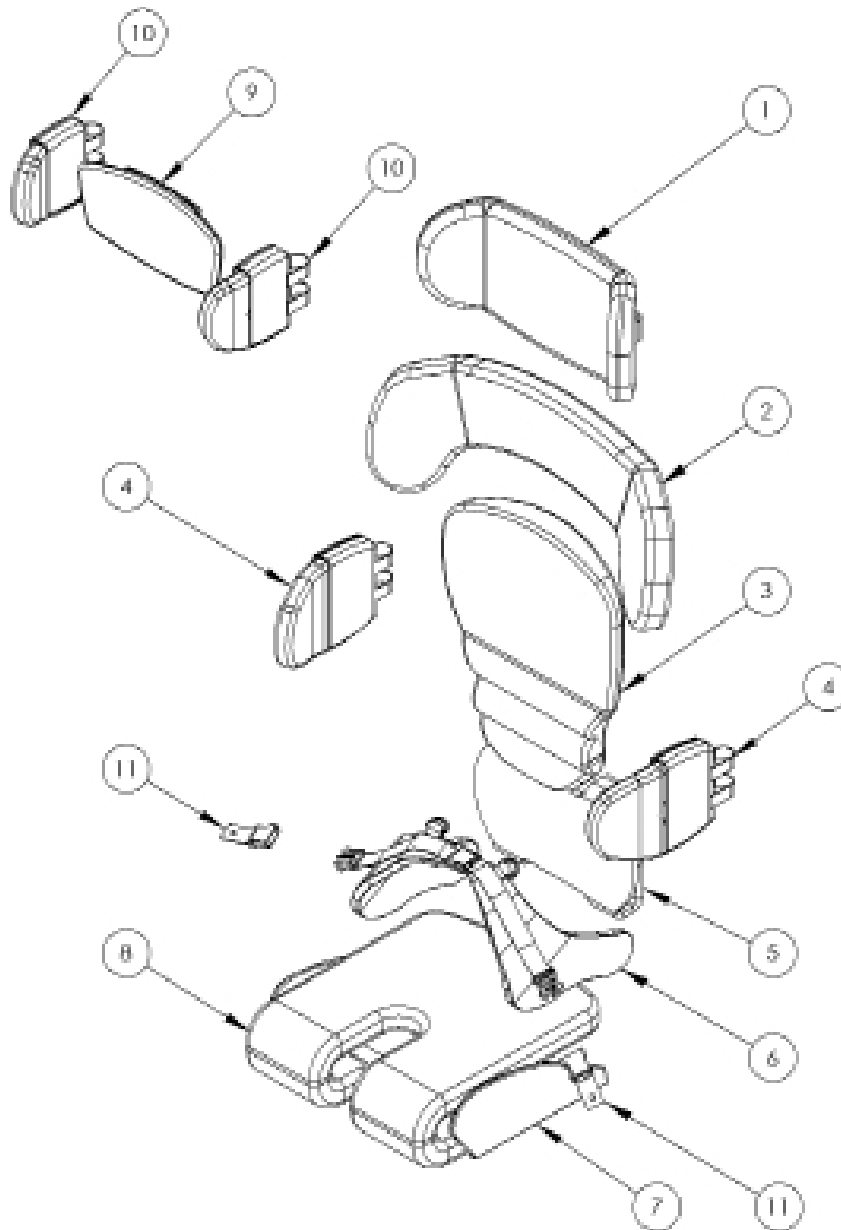

Upholstery

Pos.	Leckey Code	Description	Qty
1	137-800-XX	Contoured Head Support Cushion	1
2	120-828-XX	Shoulder Support Cushion	1
3	120-845-XX	Backrest Cushion	1
4	120-838-XX	Lateral Covers (Pair)	1
5	120-833-XX	Sacral Cushion	1
6	120-844-XX	Pelvic Harness Small	1
6	117-848-XX	Pelvic Harness Medium	1
7	120-836-XX	1 Piece Femoral Guide	1
8	120-834-XX	Seatbase Cushion	1
9	117-850-XX	Flat Headrest Cushion	1
10	137-807-XX	Head/Hip Lateral Covers	1
11	120-9004	Pelvic Harness Attachment Kit	1