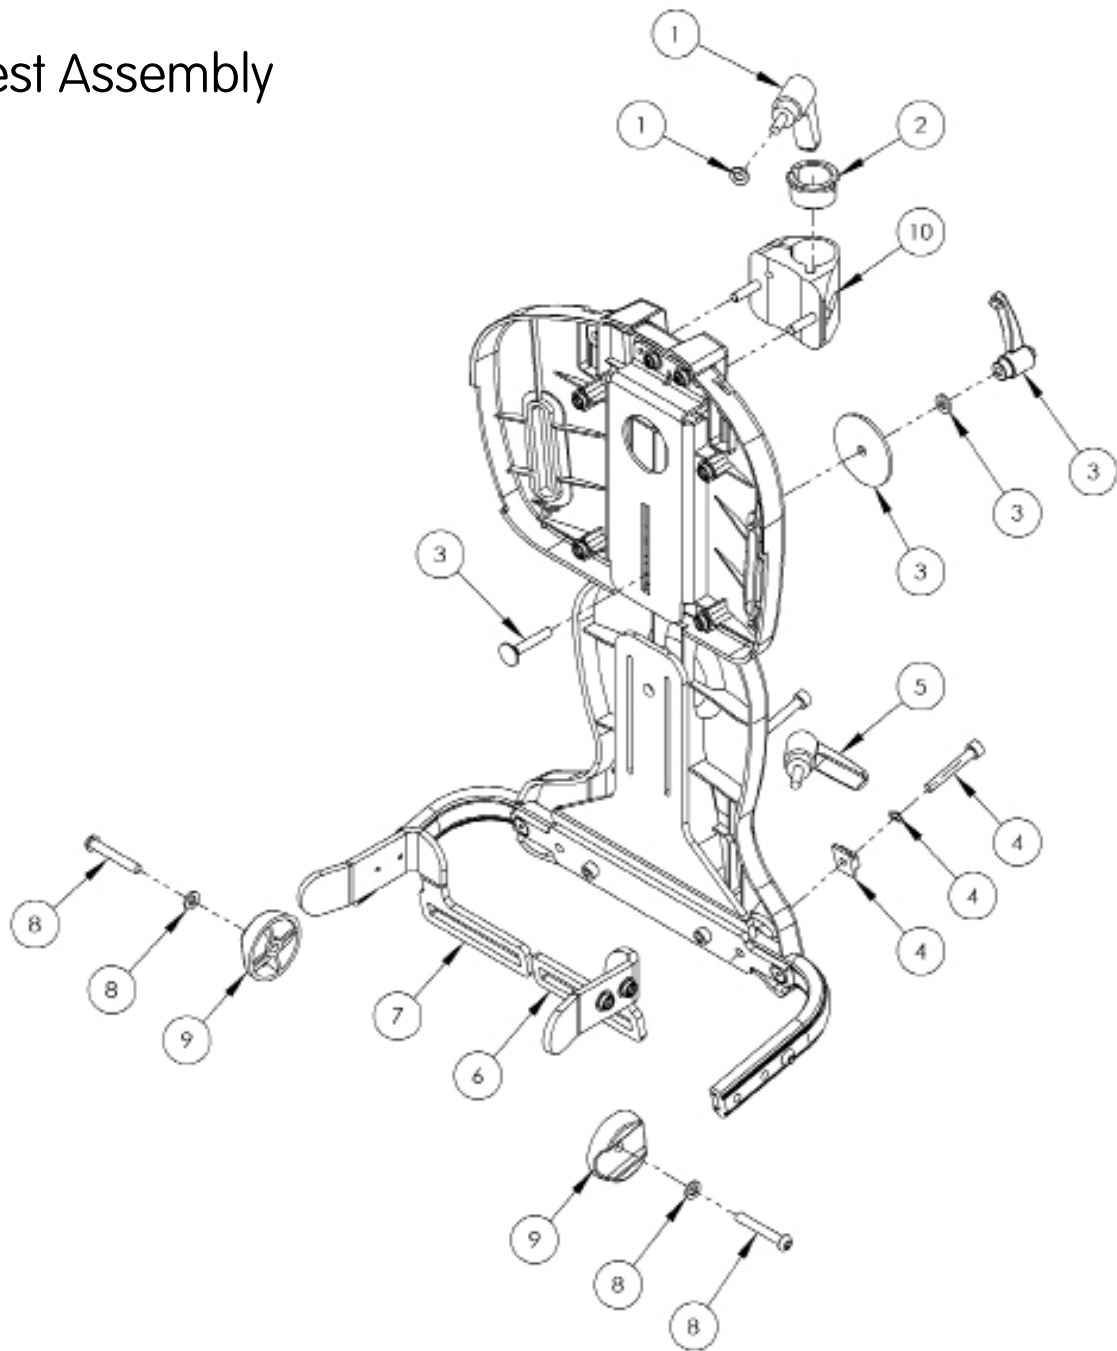

Backrest Assembly

Pos.	Leckey Code	Description	Qty
1	SP-1020	Head Support Ratchet Assembly	1
2	118-166	Head Support Collar	1
3	120-9002	Backrest Adjustment Assembly	1
4	120-9003	Hip Guide Locking Assembly	2
5	SF101	M6 Male Ratchet Handle	1
6	120-678	Hip Guide Bracket Assembly Lh	1
7	120-679	Hip Guide Bracket Assembly Rh	1
8	SP-1014	Seatbase Attachment Screw Kit	2
9	120-190	Backrest Pivot Mould	2
10	120-9005	Whitmyer Casting Assembly	1