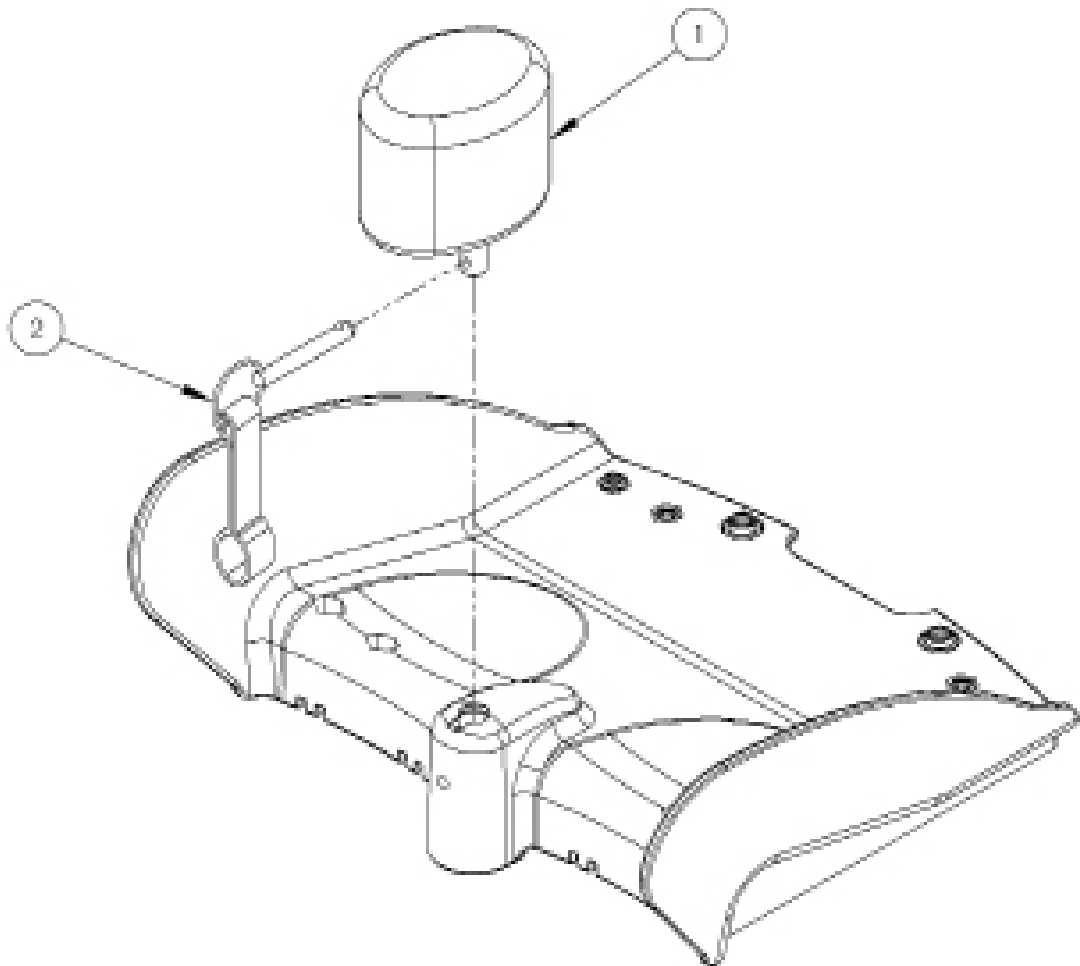

Backrest Assembly

Pos.	Leckey Code	Description	Qty
1	SP-1020	Head Support Ratchet Assembly	1
2	118-166	Head Support Collar	1
3	120-9002	Backrest Adjustment Assembly	1
4	120-9003	Hip Guide Locking Assembly	2
5	SF101	M6 Male Ratchet Handle	1
6	120-678	Hip Guide Bracket Assembly Lh	1
7	120-679	Hip Guide Bracket Assembly Rh	1
8	SP-1014	Seatbase Attachment Screw Kit	2
9	120-190	Backrest Pivot Mould	2
10	120-9005	Whitmyer Casting Assembly	1

Static Seatbase Assembly

Pos.	Leckey Code	Description	Qty
1	120-851	Seatbase Shelf	1
2	120-9006	Tray Holder Assembly	2
3	120-9007	Tray Holder Knob Assembly	2
4	120-9008	Long Sitting Spacer Plate Assembly	2
5	120-9009	Long Sitting Receiver Brkt Assembly	2
6	SF19	M8 Locking Key	2
7	SP-1012	Sliding Seatbase Attachment Screw Kit	2
8	120-9011	Seatbase & Strap Attachment Screw Kit	2
9	SP-1013	Back Angle Bar Screw Kit	1
10	120-9013	Seatbase Shelf Velcro Kit	1

Sliding Seatbase Assembly

Pos.	Leckey Code	Description	Qty
1	120-641	Pommel, Pin & Lanyard Complete Assembly	1
2	120-162	Pin & Lanyard	1

Interface Assembly

Pos.	Leckey Code	Description	Qty
1	SP-1018	Interface Attachment Screw Kit	1
2	120-9016	Interface Handle Assy	1
3	120-387	Interface Aluminium Plate	1
4	120-326	Interface Plate	1
5	120-9017	Interface Pin Assy	1