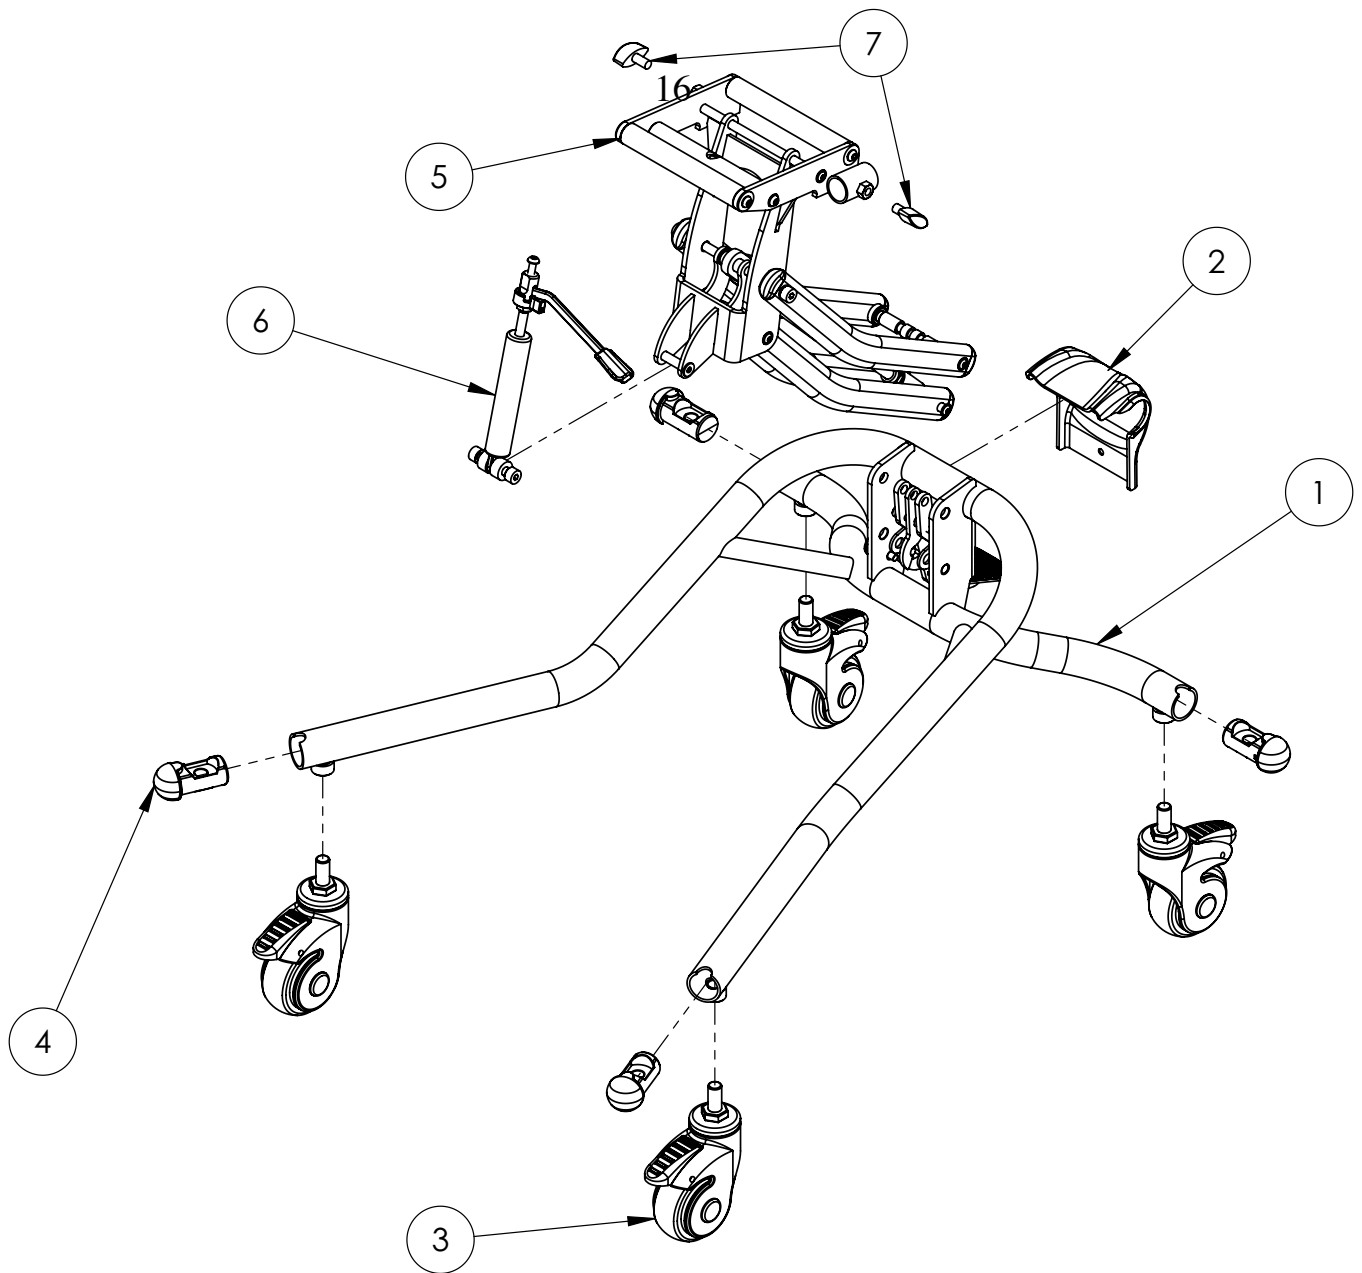

Pos.	Leckey Code	Description	Qty
1	120-9021	Shoulder Centre Plate Assembly	1
2	120-9022	Shoulder Wing Plate Assembly RH	1
3	120-9023	Shoulder Wing Plate Assembly LH	1
4	SP-1015	Shoulder Attachment Bolt Kit	1
5	120-828-XX	Shoulder Cushion	1
6	SP-1016	Taperlock Adjustment Bolt Kit	2

Long Sitting Assembly

Pos.	Leckey Code	Description	Qty
1	120-847	Leg Support Cushion	1
2	120-9033	Long Sitting Leg & Screw Kit	2
3	120-9037	Leg Support Velcro Assy	1
4	SF51	Round Tube Insert	4

Upholstery

Tray Assembly

Pos.	Leckey Code	Description	Qty
1	120-688	Tray Assembly	1
2	120-9038	Tray Adjustment Kit	2
3	120-671	Tray Height Adjustment Assembly	2
4	120-638	Tray Depth Adjustment Assembly	2

Hi-Low Chassis