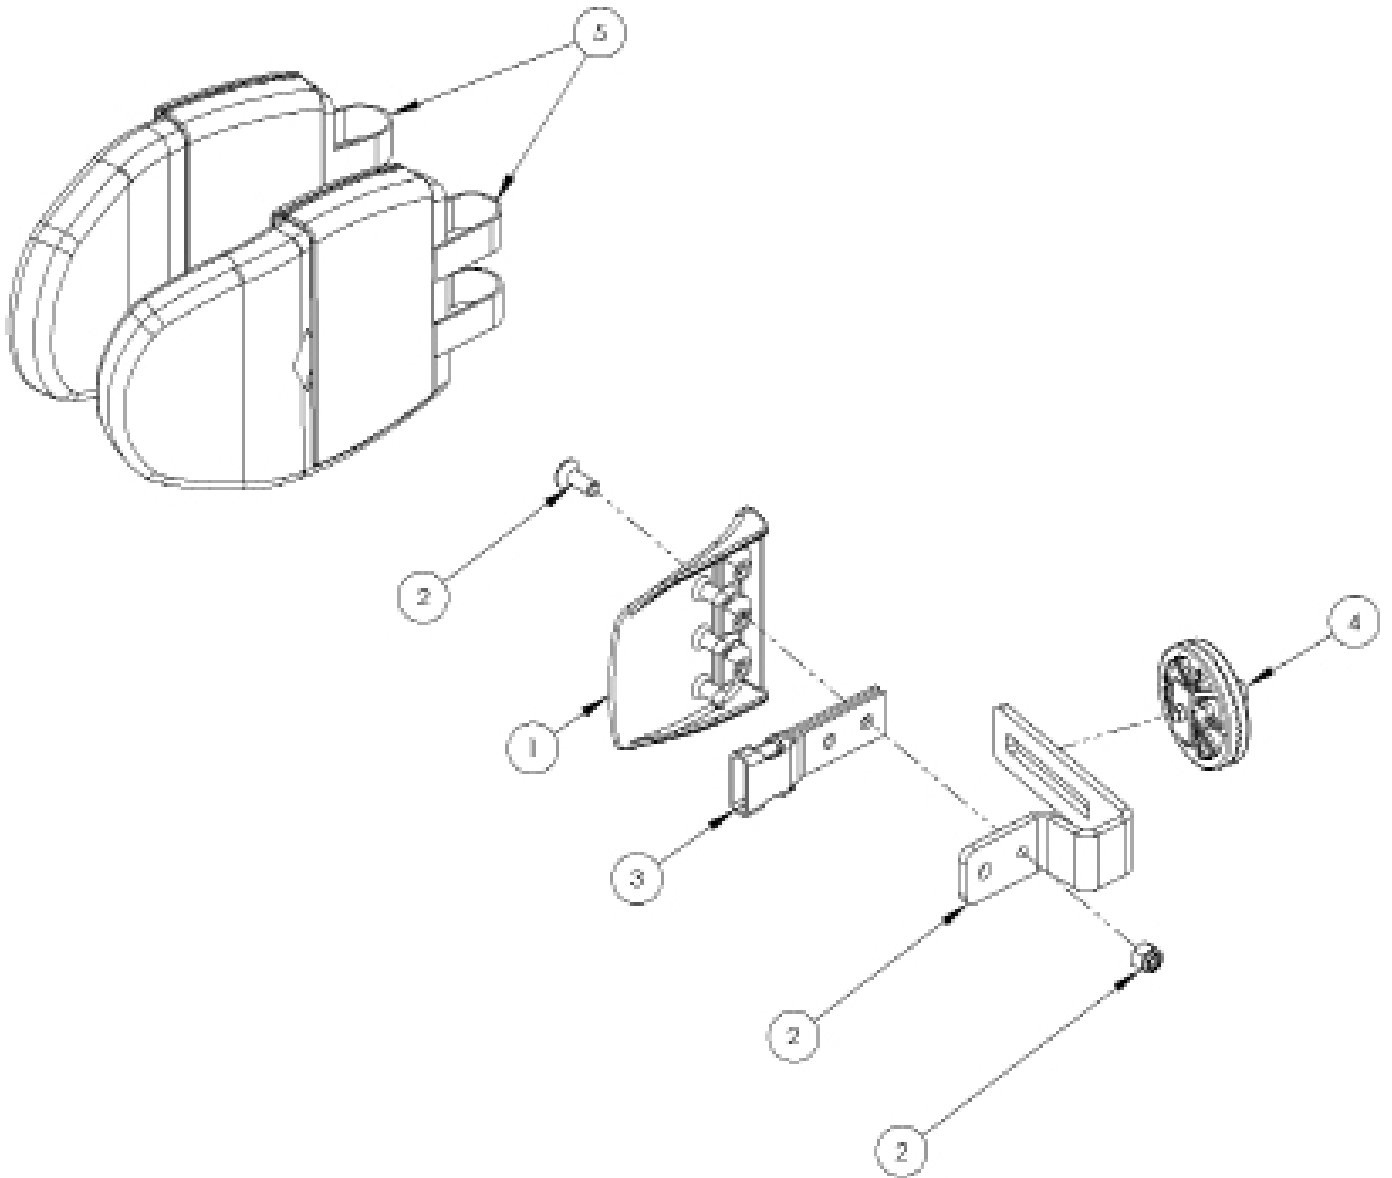

Rigid Lateral Assembly

Pos.	Leckey Code	Description	Qty
1	118-049	Lateral	1
2	120-9032	Lateral Bracket & Screw Assy	1
3	117-700	Harness Buckle Attachment	1
4	120-9027	Angle Lock Assy	1
5	120-838-XX	Lateral Cover Set	1