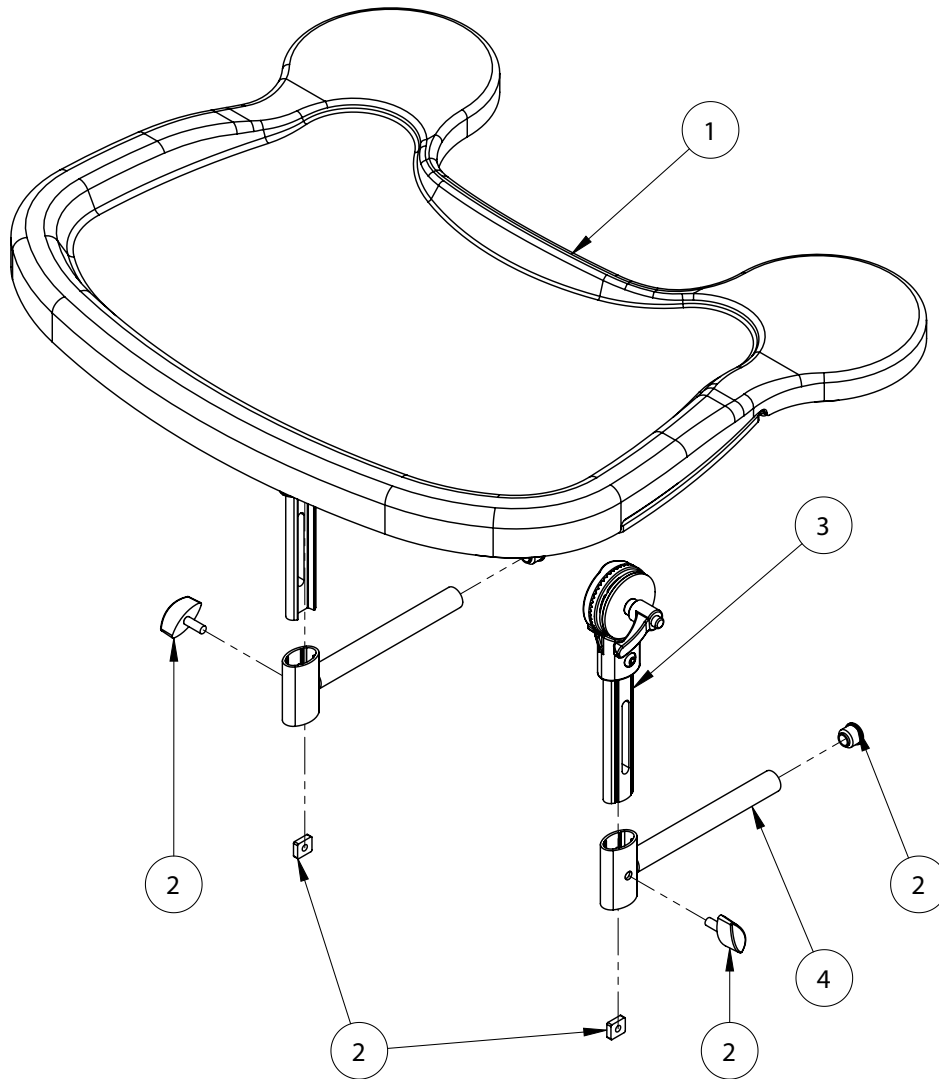

Tray Assembly

Pos.	Leckey Code	Description	Qty
1	120-688	Tray Assembly	1
2	120-9038	Tray Adjustment Kit	2
3	120-671	Tray Height Adjustment Assembly	2
4	120-638	Tray Depth Adjustment Assembly	2