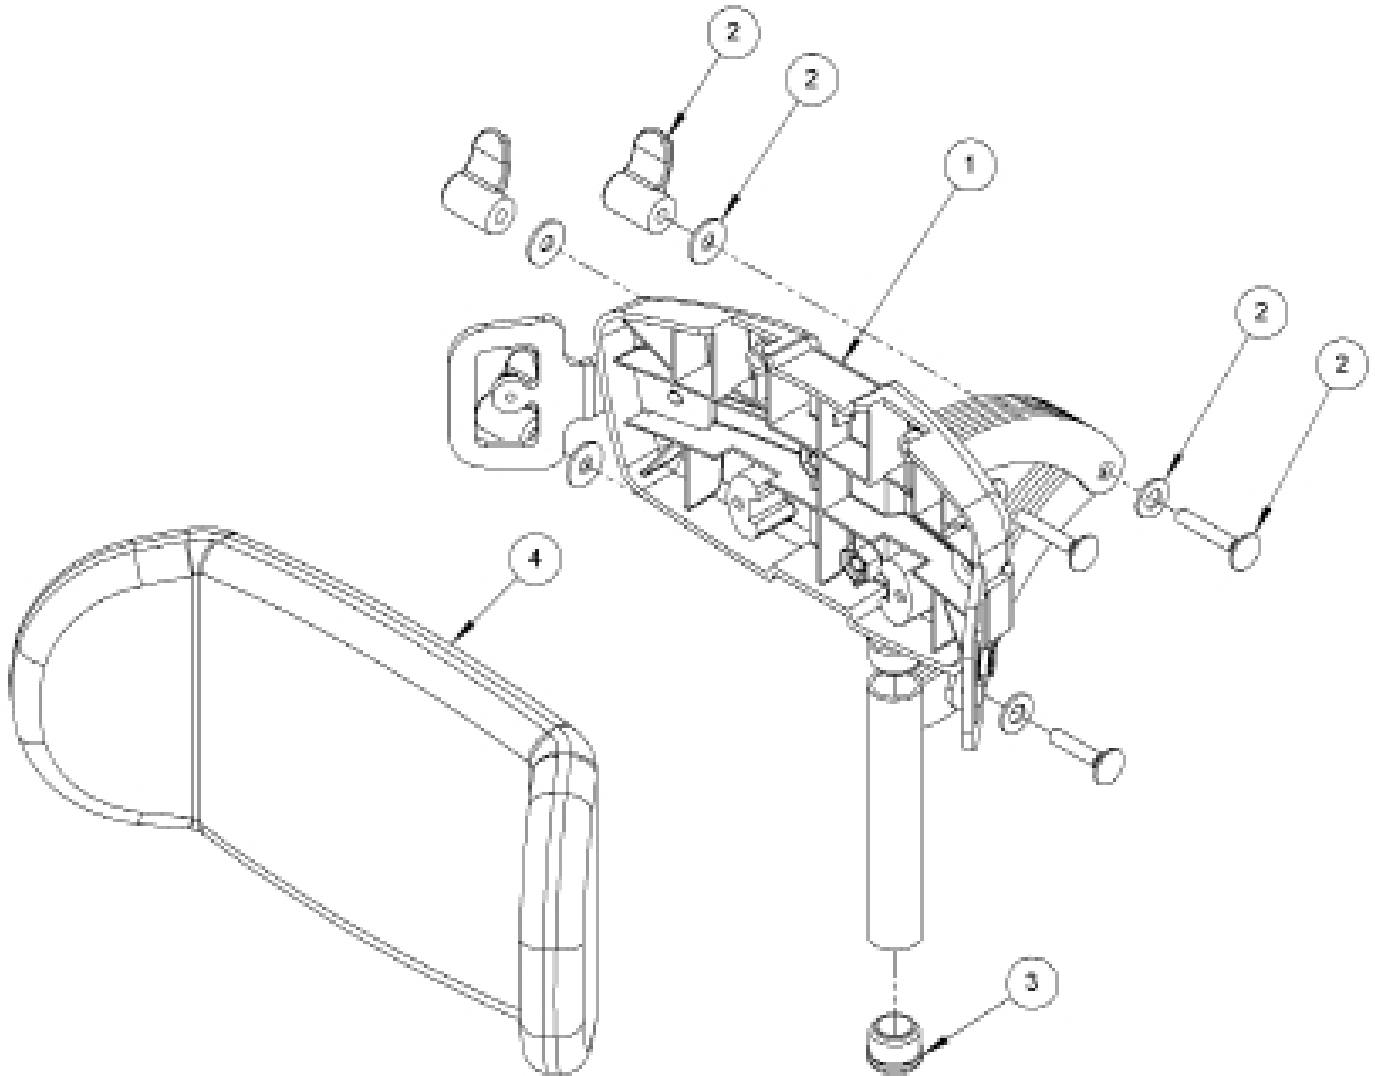

Contoured Head Support

Pos.	Leckey Code	Description	Qty
1	120-859	Contoured Head Support	1
2	137-9015	Wing Nut Assy	3
3	SF53	Round Tube Insert	2
4	137-800-XX	Contoured Head Support Cushion	1