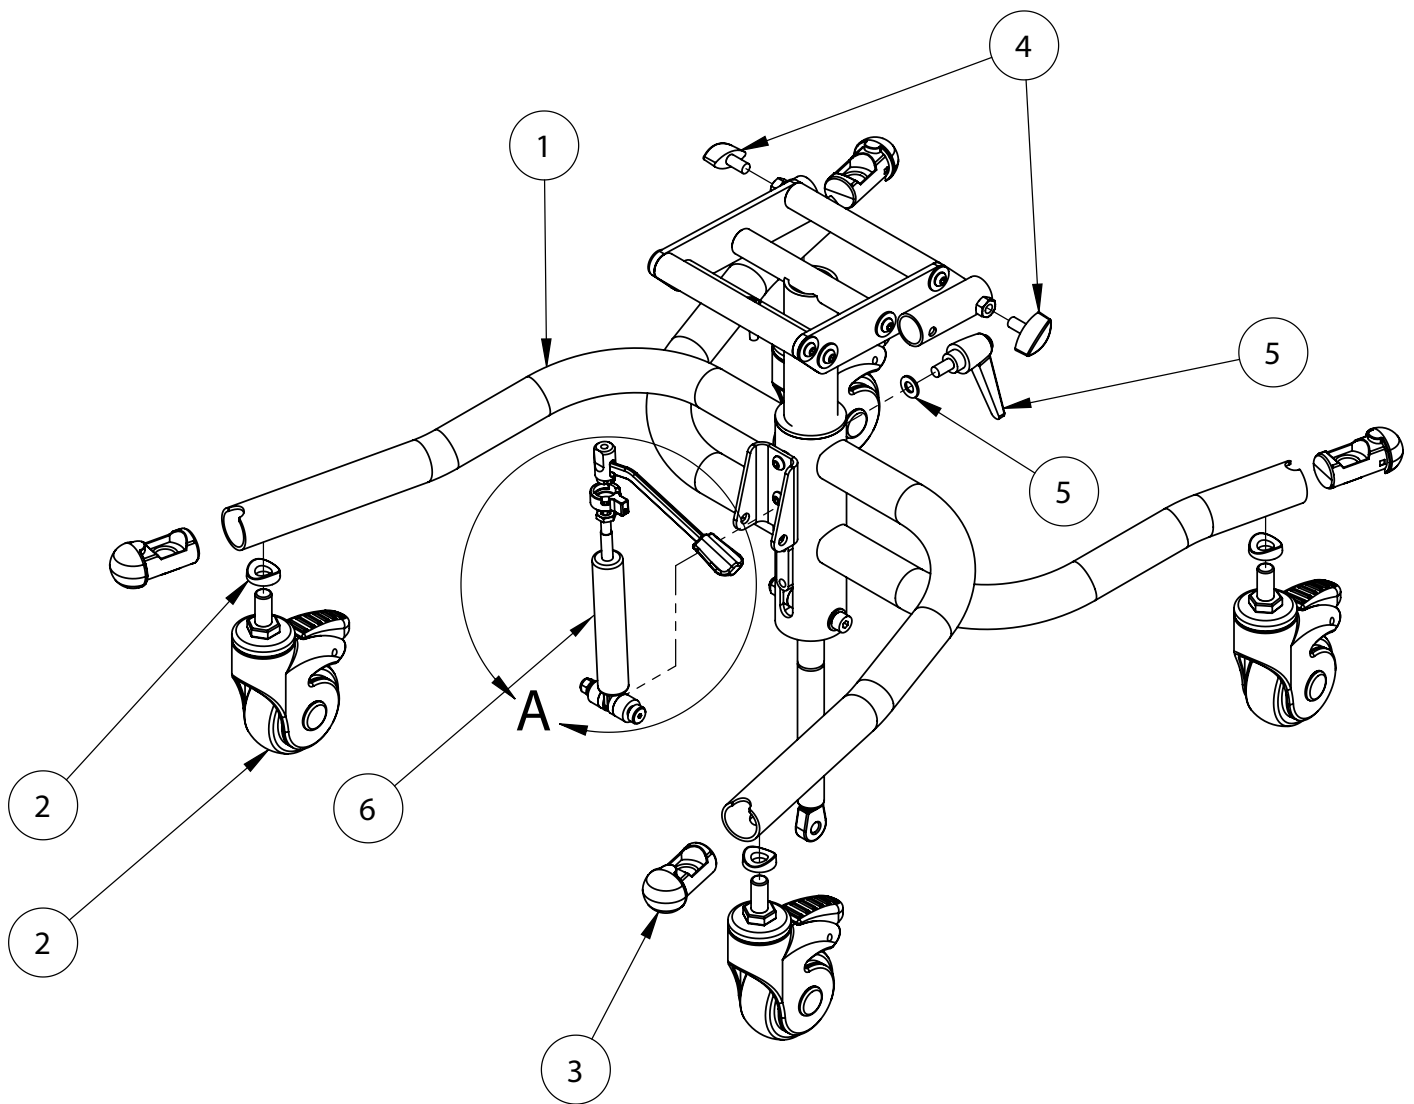

Easy Chassis Assembly

Pos.	Leckey Code	Description	Qty
1	122-717	Easy Chassis	1
2	120-9031	Easy Chassis Castor Kit	4
3	118-160	Castor Tube Insert	4
4	SF19	Locking Key (M8 X 16)	2
5	SP-1030	Easy Chassis Ratchet Kit	1
6	120-812	Gas Strut Activation	1