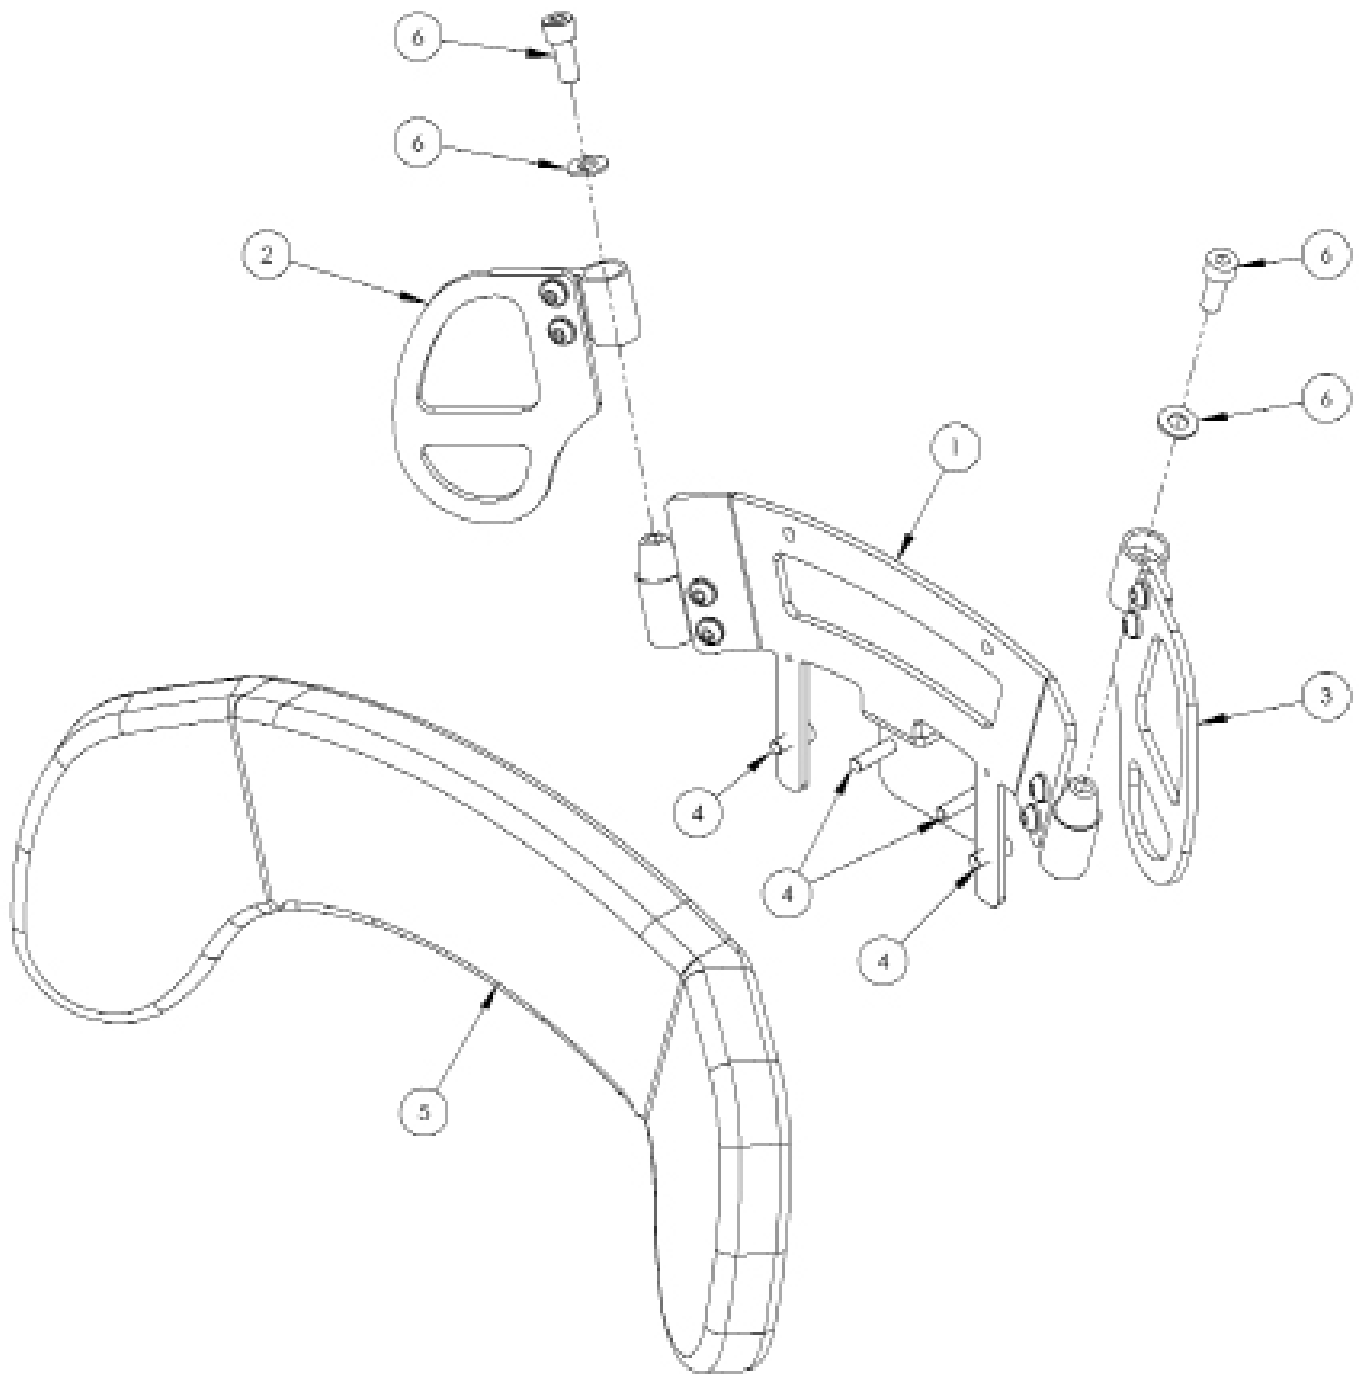

Shoulder Support Assembly

Pos.	Leckey Code	Description	Qty
1	120-9021	Shoulder Centre Plate Assembly	1
2	120-9022	Shoulder Wing Plate Assembly RH	1
3	120-9023	Shoulder Wing Plate Assembly LH	1
4	SP-1015	Shoulder Attachment Bolt Kit	1
5	120-828-XX	Shoulder Cushion	1
6	SP-1016	Taperlock Adjustment Bolt Kit	2