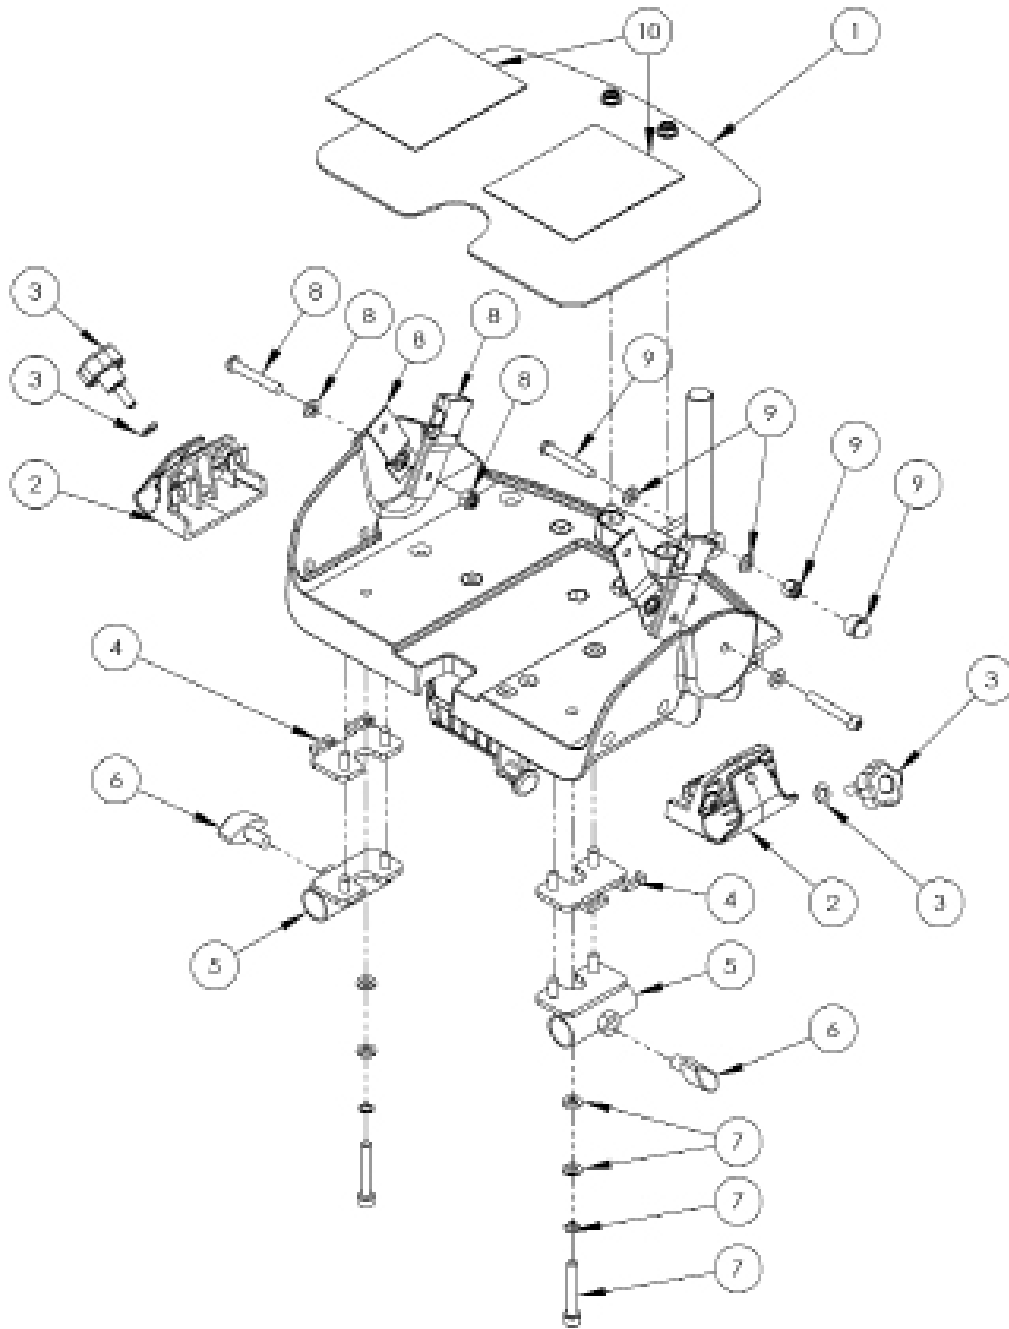

Static Seatbase Assembly

Pos.	Leckey Code	Description	Qty
1	120-851	Seatbase Shelf	1
2	120-9006	Tray Holder Assembly	2
3	120-9007	Tray Holder Knob Assembly	2
4	120-9008	Long Sitting Spacer Plate Assembly	2
5	120-9009	Long Sitting Receiver Brkt Assembly	2
6	SF19	M8 Locking Key	2
7	SP-1012	Sliding Seatbase Attachment Screw Kit	2
8	120-9011	Seatbase & Strap Attachment Screw Kit	2
9	SP-1013	Back Angle Bar Screw Kit	1
10	120-9013	Seatbase Shelf Velcro Kit	1