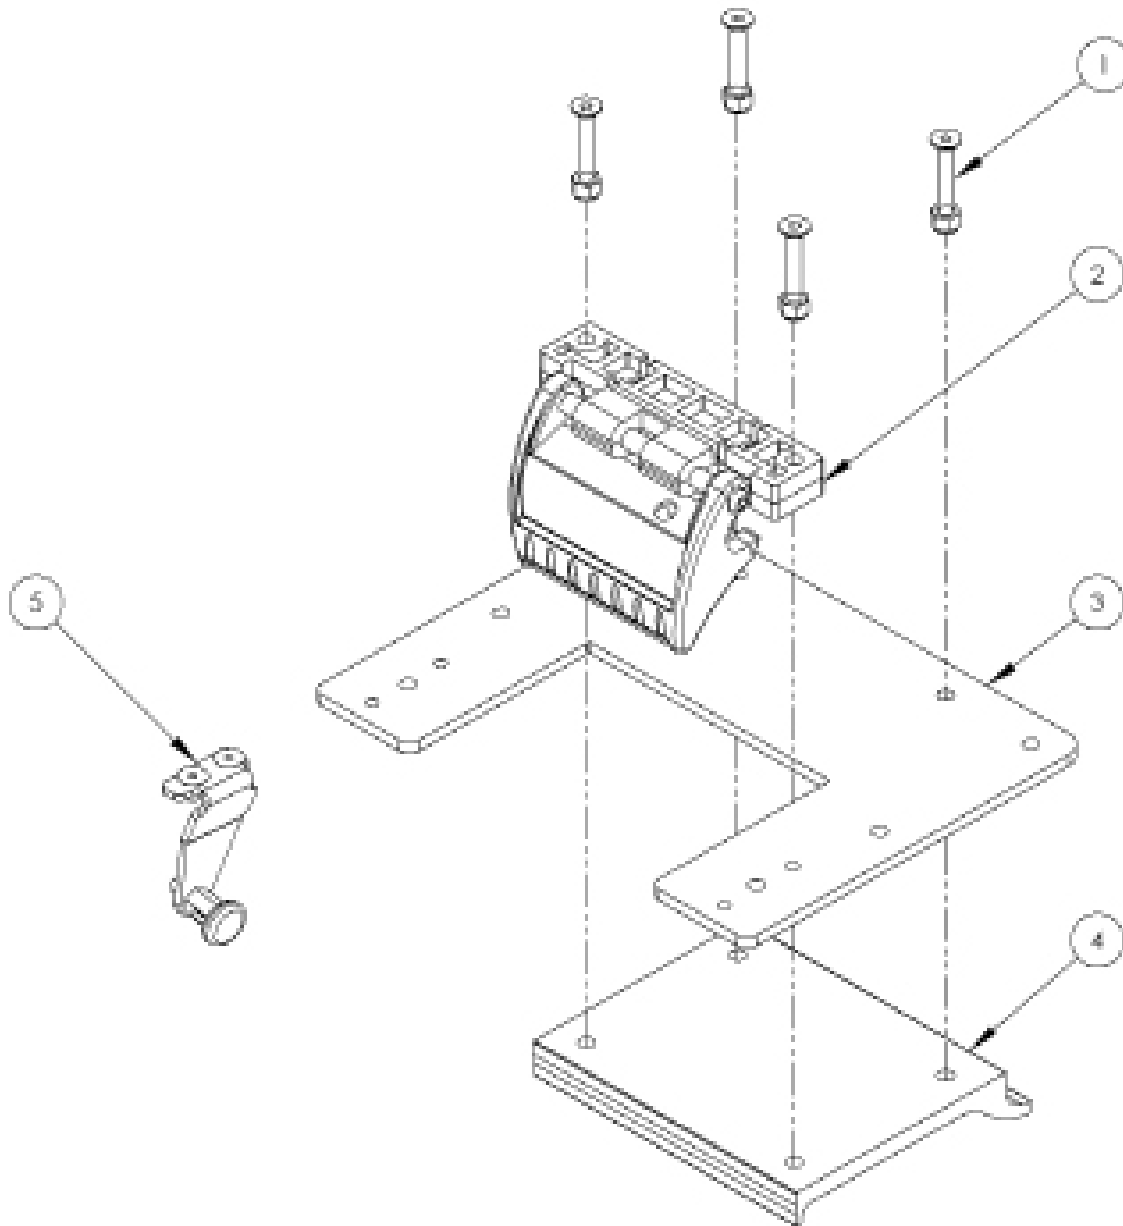

Static Seatbase Assembly

Pos.	Leckey Code	Description	Qty
1	120-851	Seatbase Shelf	1
2	120-9006	Tray Holder Assembly	2
3	120-9007	Tray Holder Knob Assembly	2
4	120-9008	Long Sitting Spacer Plate Assembly	2
5	120-9009	Long Sitting Receiver Brkt Assembly	2
6	SF19	M8 Locking Key	2
7	SP-1012	Sliding Seatbase Attachment Screw Kit	2
8	120-9011	Seatbase & Strap Attachment Screw Kit	2
9	SP-1013	Back Angle Bar Screw Kit	1
10	120-9013	Seatbase Shelf Velcro Kit	1

Sliding Seatbase Assembly

Pos.	Leckey Code	Description	Qty
1	120-641	Pommel, Pin & Lanyard Complete Assembly	1
2	120-162	Pin & Lanyard	1

Interface Assembly

Pos.	Leckey Code	Description	Qty
1	SP-1018	Interface Attachment Screw Kit	1
2	120-9016	Interface Handle Assy	1
3	120-387	Interface Aluminium Plate	1
4	120-326	Interface Plate	1
5	120-9017	Interface Pin Assy	1