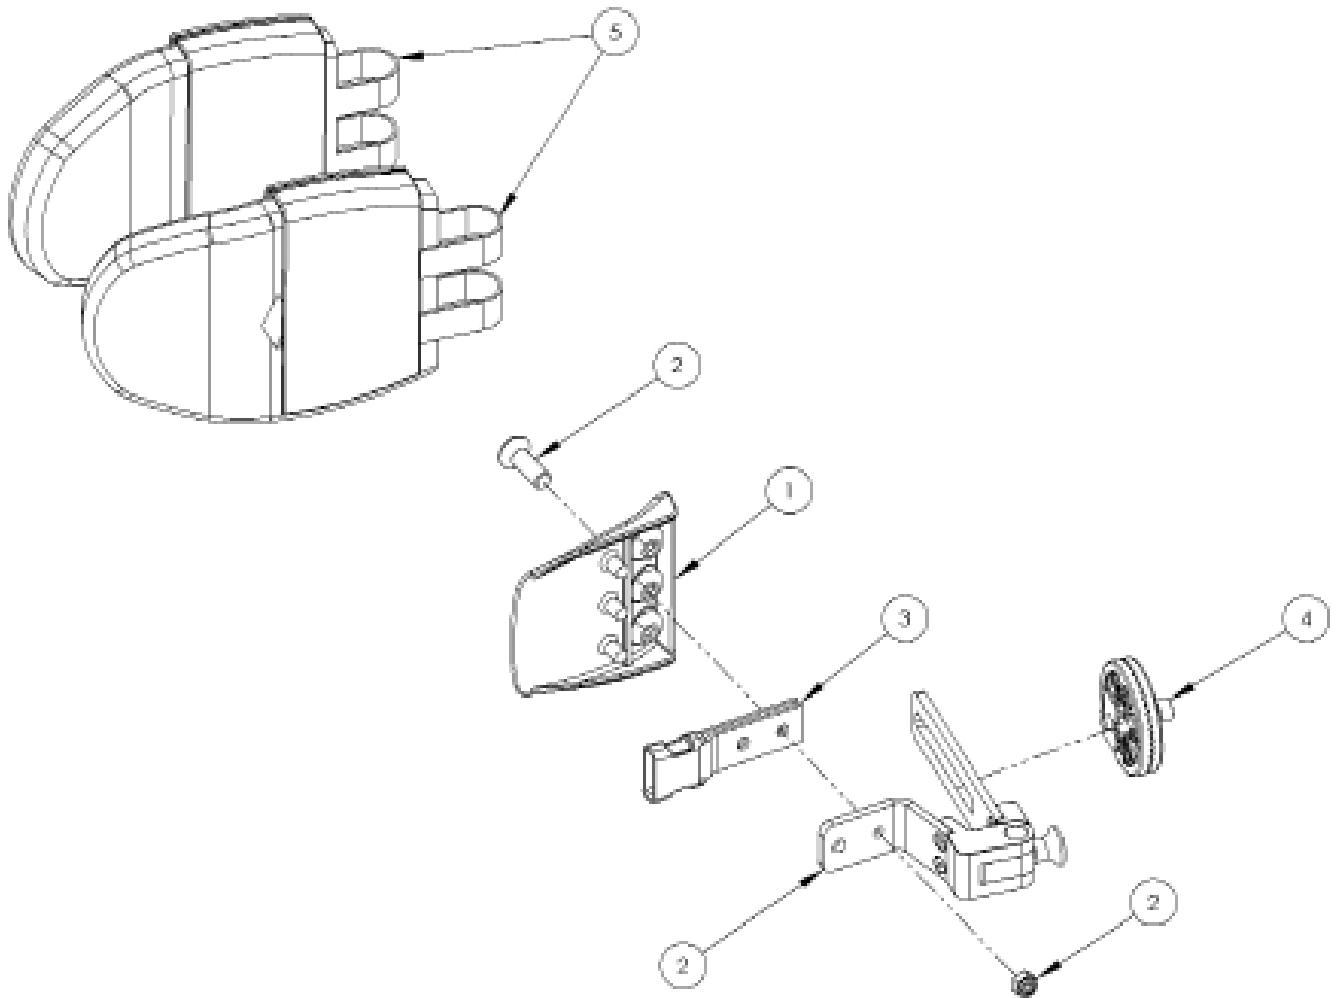

Flipaway Lateral Assembly

Pos.	Leckey Code	Description	Qty
1	118-049	Lateral	1
2	120-9035	Lateral Bracket & Screw Assembly	1
3	117-700	Harness Buckle Attachment	1
4	120-9027	Angle Lock Assy	1
5	120-838-XX	Lateral Cover Set	1