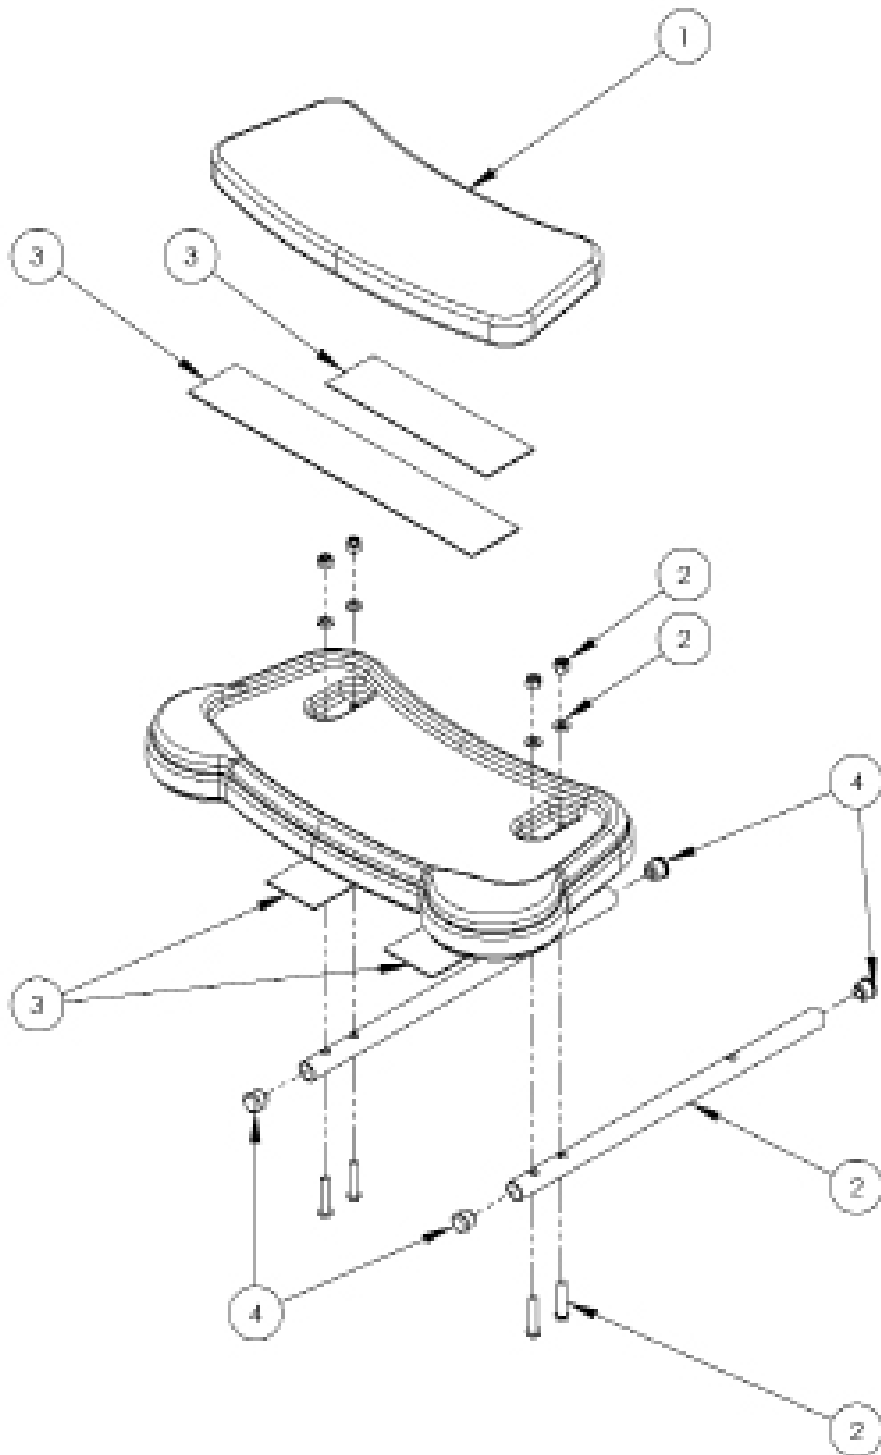

Long Sitting Assembly

Pos.	Leckey Code	Description	Qty
1	120-847	Leg Support Cushion	1
2	120-9033	Long Sitting Leg & Screw Kit	2
3	120-9037	Leg Support Velcro Assy	1
4	SF51	Round Tube Insert	4