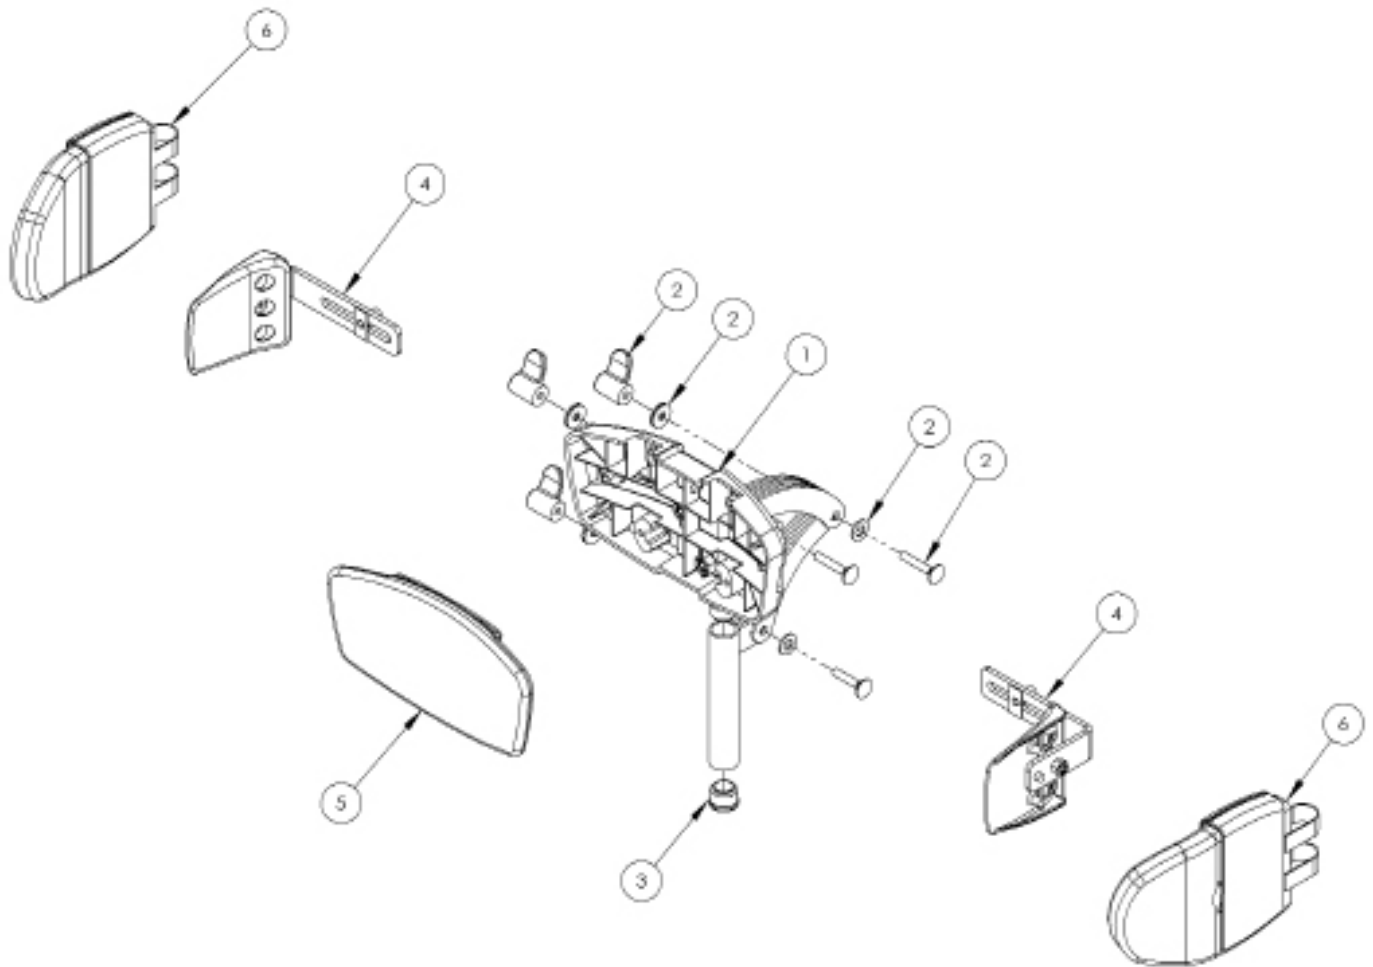

Flat Headrest Support

Pos.	Leckey Code	Description	Qty
1	117-697	Flat Headrest Support (Hardware Only)	1
2	137-9015	Wing Nut Assembly	3
3	SF53	Round Tube Insert (Ø22)	2
4	118-666	Flat Headrest Lateral Bracket(Single)	2
5	117-850-XX	Flat Headrest Cover	1
6	137-807-05	Headrest / Hip Lateral Covers (Pair)	1