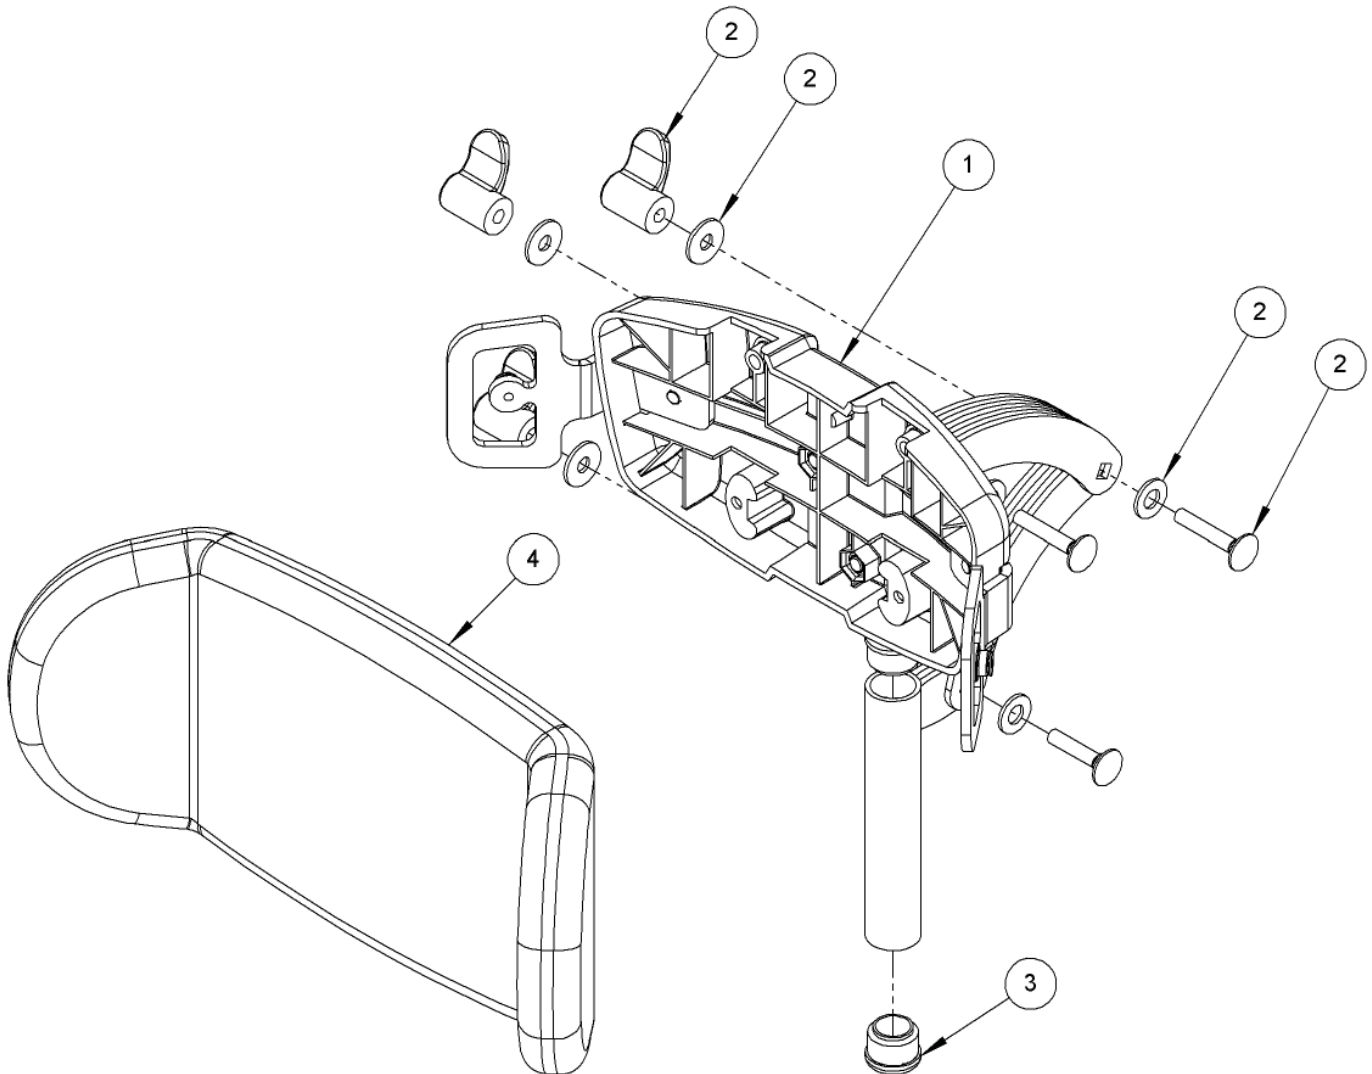

Contoured Head Support Assembly

Pos.	Leckey Code	Description	Qty	Compatible with	
				Size 1	Size 2
1	120-859	Contoured Headrest (Hardware Only)	1	✓	✓
2	137-9015	Wing Nut Assembly	3	✓	✓
3	SF53	Round Tube Insert	2	✓	✓
4	137-800-05	Contoured Headrest Cushion	1	✓	✓