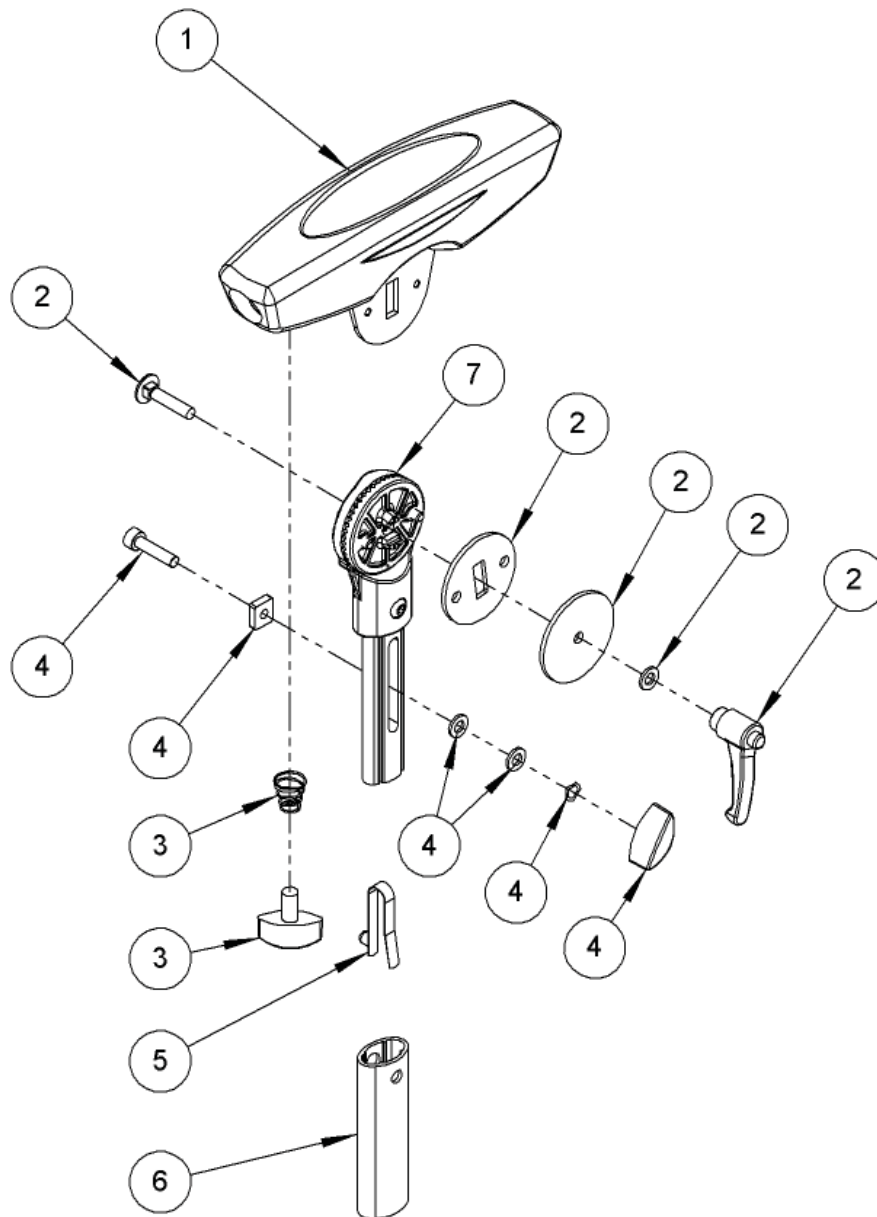

## Armrest Assembly

Pos.	Leckey Code	Description	Qty	Compatible with	
				Size 1	Size 2
1	117-715	Armrest Moulded Assembly	1	✓	✓
2	137-9011	Armrest Adjustment Kit	1	✓	✓
3	137-9013	Armrest Locking Kit	1	✓	✓
4	137-9012	Armrest Outer Adjustment Assembly	1	✓	✓
5	SJ109	1/4 Single Popper	1	✓	✓
6	117-145	Armrest Outer Extrusion Size 1	1	✓	
6	137-146	Armrest Outer Extrusion Size 2	1		✓
7	117-9005	Armrest Adjuster Size 1	1	✓	
7	137-9014	Armrest Adjuster Size 2	1		✓