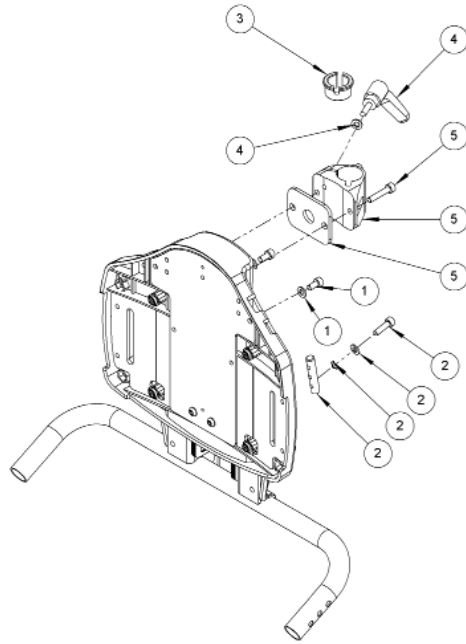

## Backrest Assy

Pos.	Leckey Code	Description	Qty	Compatible with	
				Size 1	Size 2
1	SP-1001	Sliding Backrest Attachment Kit	1	✓	✓
2	137-9015	Backrest Adjustment Kit	1	✓	✓
3	118-166	Head Support Collar	1	✓	✓
4	SP-1000	Head Support Adjustment Kit	1	✓	✓
5	117-9016	Head Support Mtg Assembly Size 1	1	✓	
5	137-9016	Head Support Mtg Assembly Size 2	1		✓