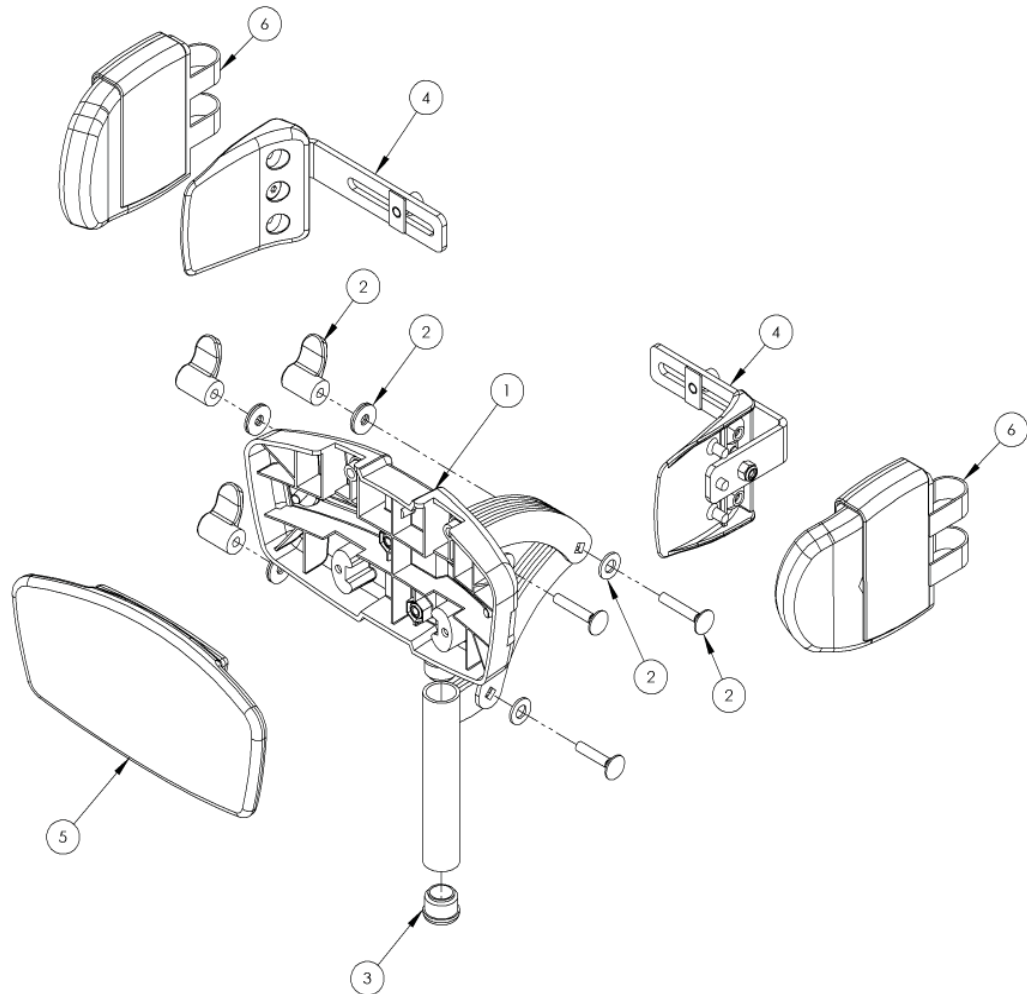

Flat Head Support Assembly

Pos.	Leckey Code	Description	Qty	Compatible with	
				Size 1	Size 2
1	117-697	Flat Headrest Support (Hardware Only)	1	✓	✓
2	137-9015	Wing Nut Assembly	3	✓	✓
3	SF53	Round Tube Insert (Ø22)	2	✓	✓
4	118-666	Flat Headrest Lateral Bracket(Single)	1	✓	✓
5	117-850-XX	Flat Headrest Cover	1	✓	✓
6	137-807-05	Headrest / Hip Lateral Covers (Pair)	1	✓	✓