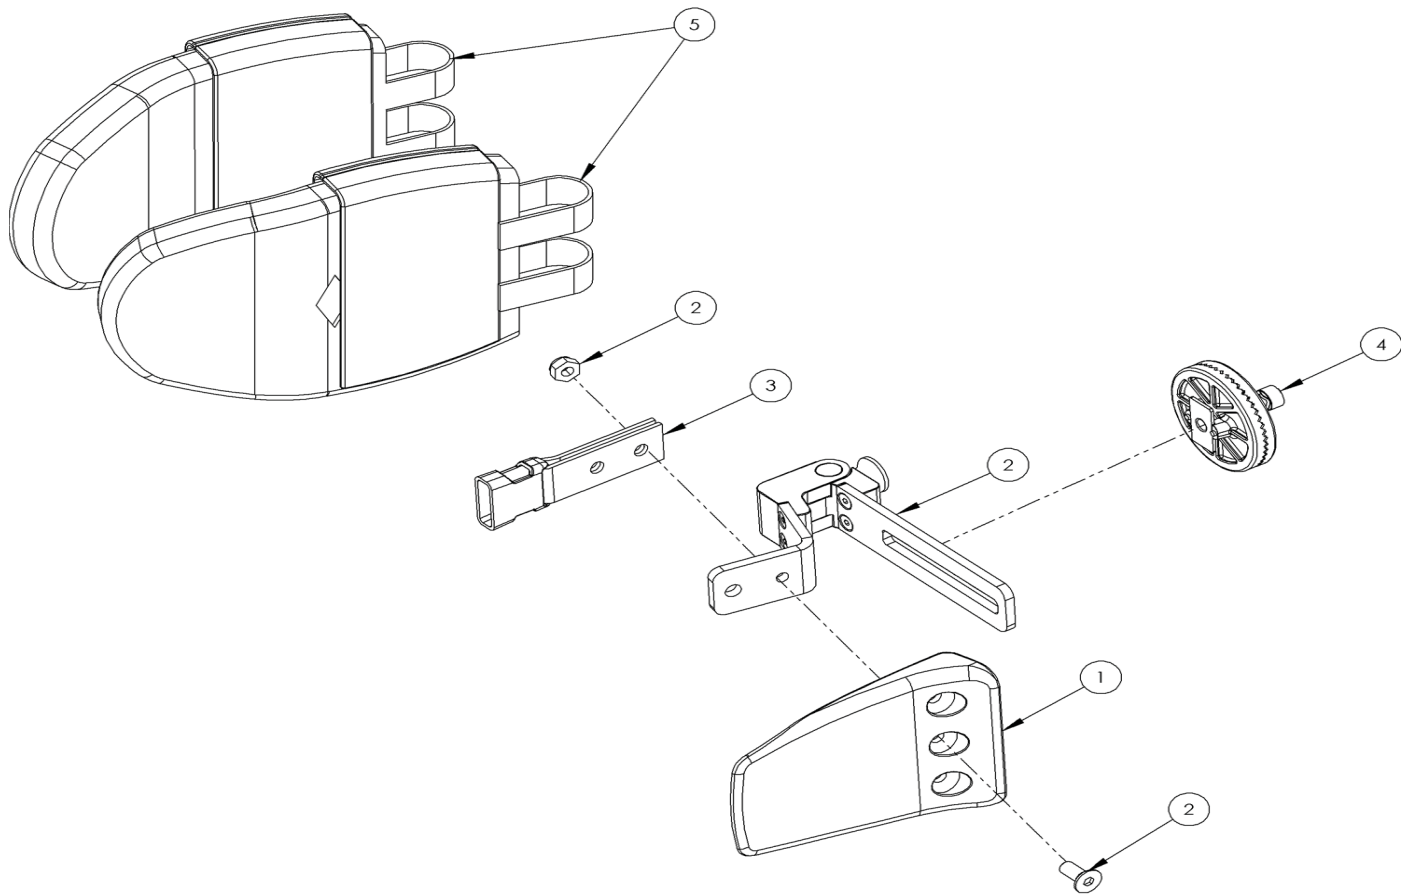

## Flipaway Lateral Assembly

Pos.	Leckey Code	Description	Qty	Compatible with	
				Size 1	Size 2
1	117-176	Lateral	1	✓	✓
2	117-9006	Lateral Bracket & Screw Kit	1	✓	✓
3	117-700	Harness Buckle Attachment	1	✓	✓
4	120-9027	Angle Lock Assembly	1	✓	✓
5	137-806-05	Lateral Covers Pair	1	✓	✓