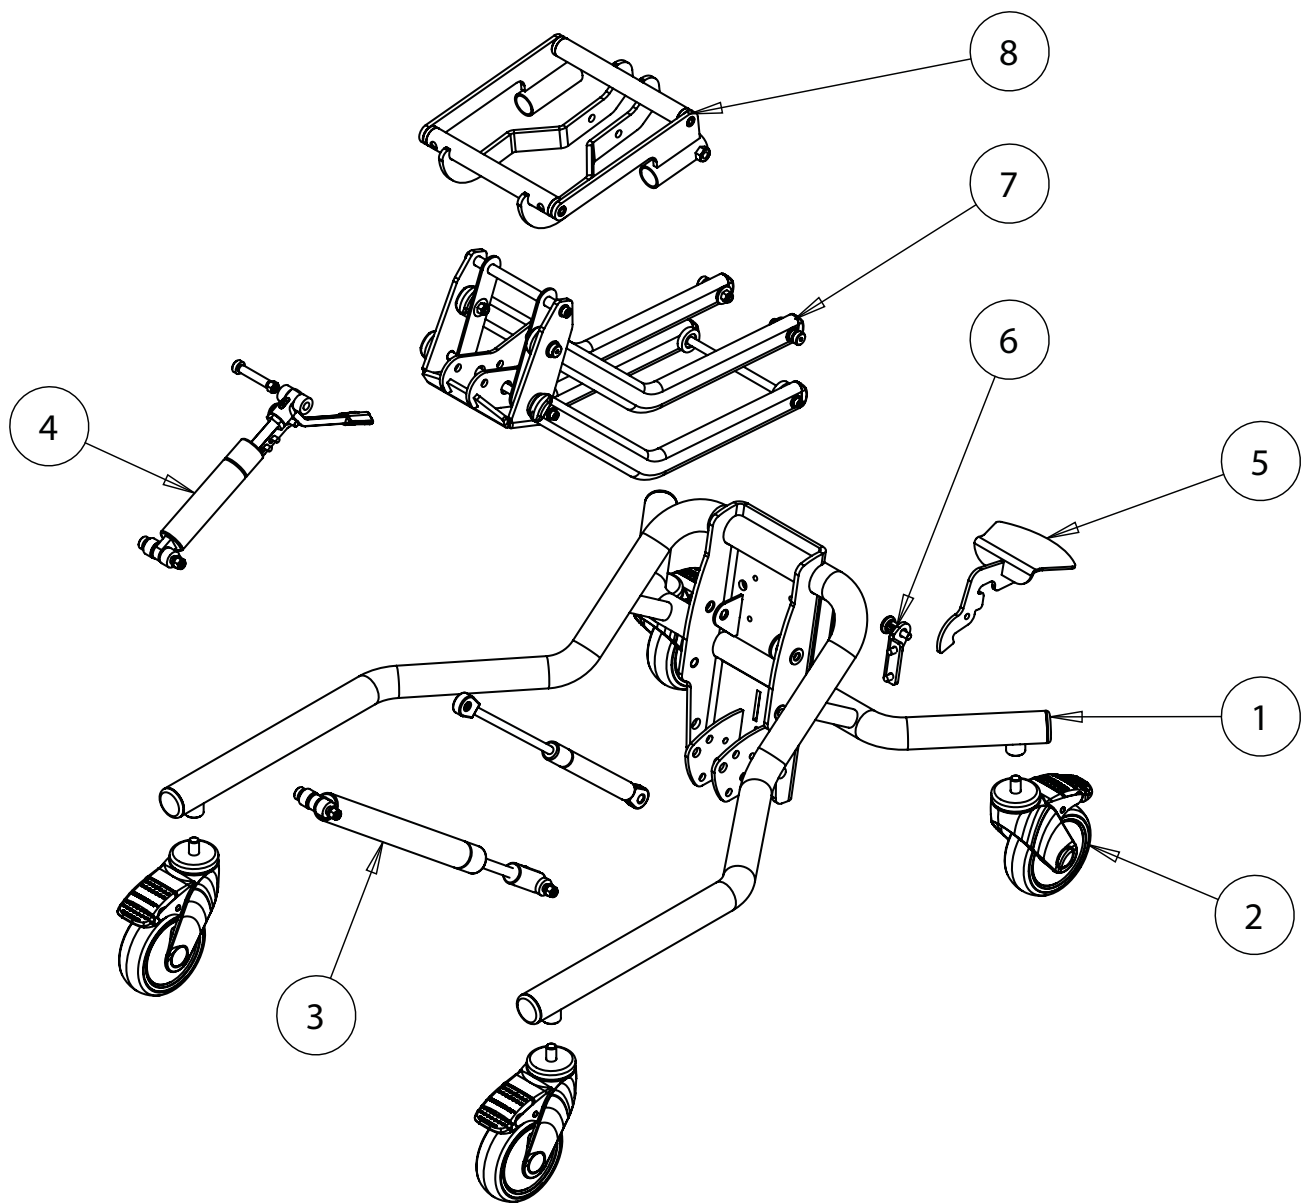

## Hi-Low Chassis - Manual

Pos.	Leckey Code	Description	Qty	Compatible with	
				Size 1	Size 2
1	102-1693	Chassis Welded Assy Size 1&2	1	✓	✓
2	IA13	Castor	4	✓	✓
3	102-1698	1200N Liftomat Shock Size 1-3 Assy	1	✓	✓
3	102-1699	100N Liftomat Shock Size 2-3 Assy	1		✓
4	102-1695	500N Bocolift Size 1&2 Assy	1	✓	✓
4	102-1696	800N Bocolift Size 3 Assy	1		
5	102-1692	Short Foot Pedal	1	✓	✓
6	102-1761	Locking Pin Assy	1	✓	✓
7	117-651	Lever Arm Assembly Size 1-3	1	✓	✓
8	117-633	Mygo Interface Assembly	1	✓	✓