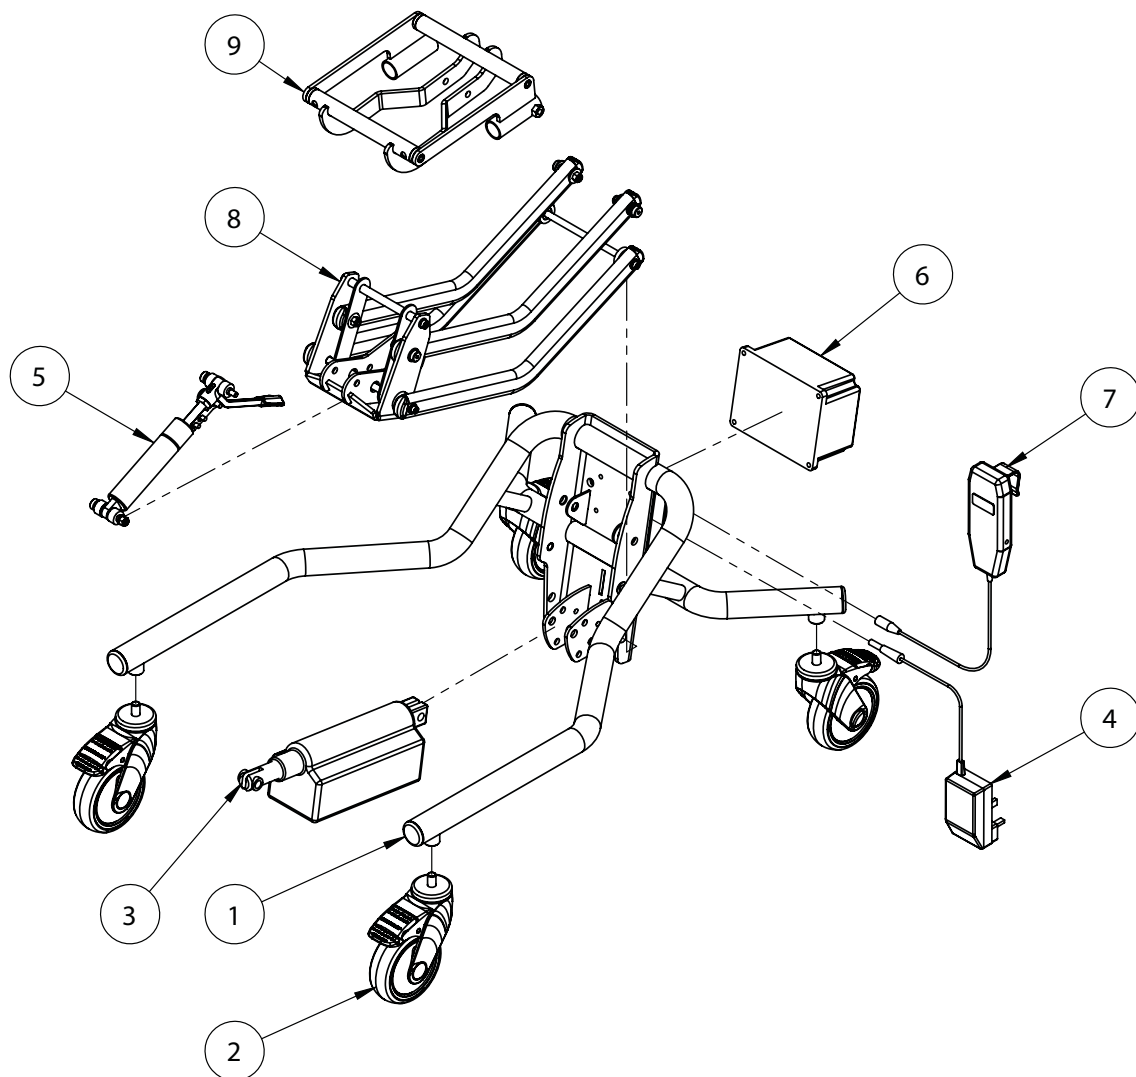

Hi-Low Chassis - Power

Pos.	Leckey Code	Description	Qty	Compatible with	
				Size 1	Size 2
1	102-1693	Chassis Welded Assy Size 1&2	1	✓	✓
2	IA13	Castor	4	✓	✓
3	102-1694	Actuator Assy	1	✓	✓
4	SI74	Charger UK	1	✓	✓
4	SI125	Charger EUR	1	✓	✓
4	SI126	Charger USA/JAPAN	1	✓	✓
4	SI127	Charger Aus	1	✓	✓
5	102-1695	500N Blocolift Size 1&2 Assy	1	✓	✓
5	102-1696	800N Blocolift Size 3 Assy	1		
6	SI64	Battery	1	✓	✓
7	SI67	Handset	1	✓	✓
8	117-651	Lever Arm Assembly Size 1-3	1	✓	✓
9	117-633	Mygo Interface Assembly	1	✓	✓