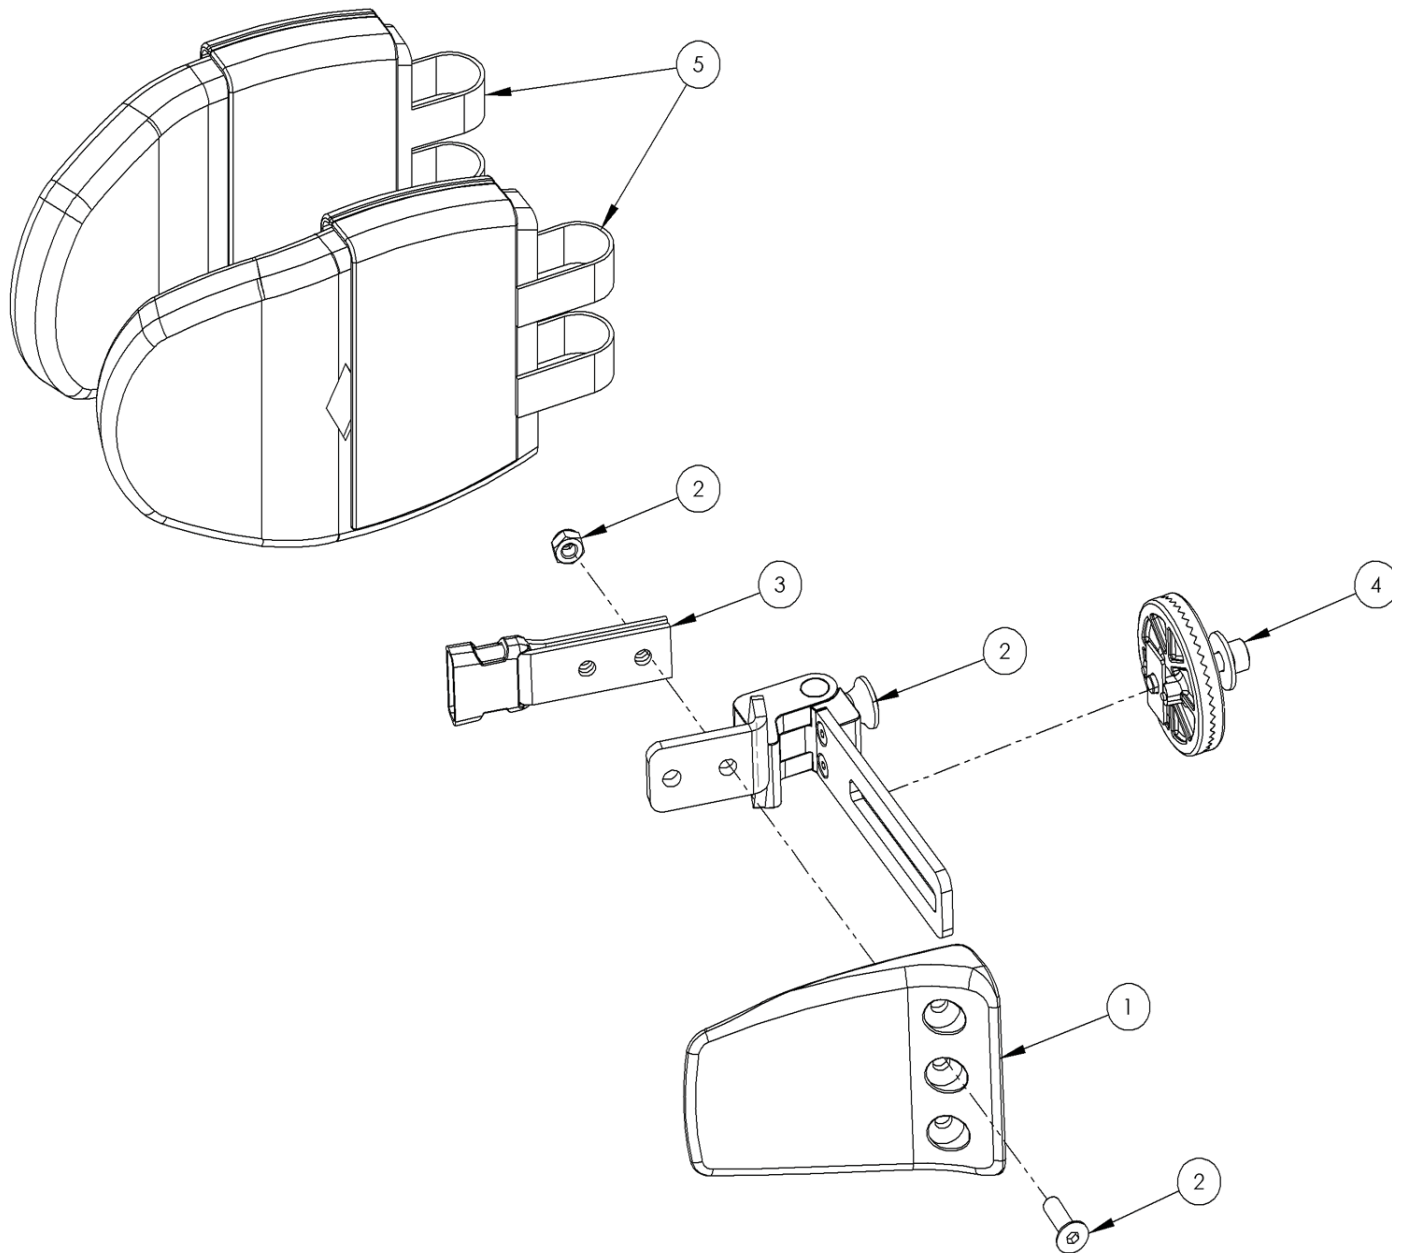

## Flipaway Lateral Ext Height Assembly

Pos.	Leckey Code	Description	Qty	Compatible with	
				Size 1	Size 2
1	117-176	Lateral	1	✓	✓
2	137-9007	Lateral Bracket & Screw Kit LH	1	✓	✓
2	137-9008	Lateral Bracket & Screw Kit RH	1	✓	✓
3	117-700	Harness Buckle Attachment	1	✓	✓
4	120-9027	Angle Lock Assembly	1	✓	✓
5	137-806-05	Lateral Covers Pair	1	✓	✓