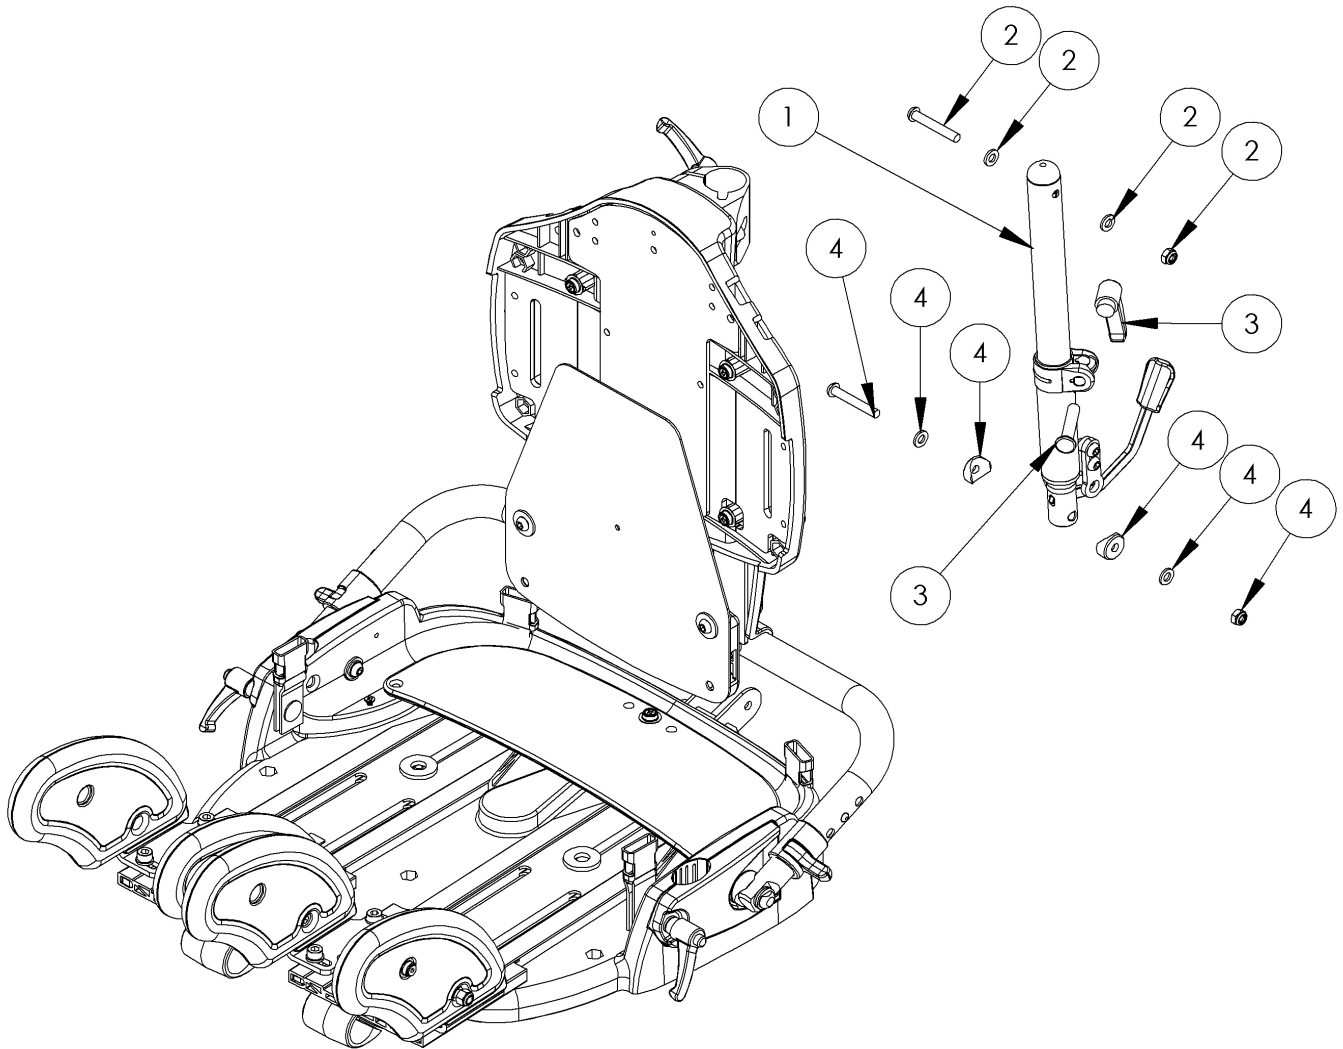

Dynamic Backrest

Pos.	Leckey Code	Description	Qty	Compatible with	
				Size 1	Size 2
1	137-661	Dynamic Backrest Assy (100N Gas Spring)	1	✓	✓
1	137-662	Dynamic Backrest Assy (150N Gas Spring)	1	✓	✓
2	SP-1060	Dynamic Backrest Assy Attachment Kit	1	✓	✓
3	SP-1061	Dynamic Backrest Adjustment Kit	1	✓	✓
4	SP-1004	Back Angle Attachment Kit	1	✓	✓