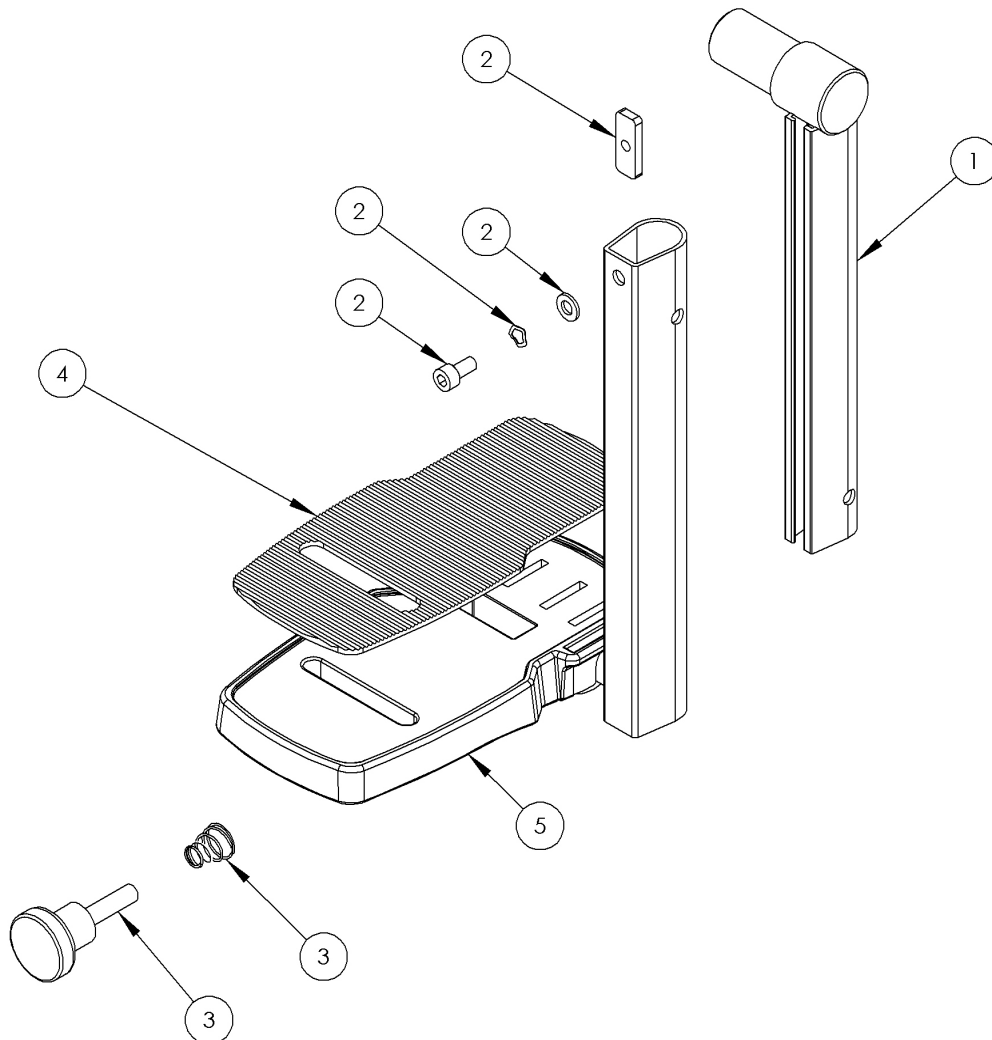

LH Footrest Assembly

Pos.	Leckey Code	Description	Qty	Compatible with	
				Size 1	Size 2
1	117-689	Calf Inner Support Assembly LH	1	✓	✓
2	137-9005	Footplate Locking Assembly	1	✓	✓
3	137-9006	Footplate Adjuster Assembly	1	✓	✓
4	117-156	Footplate Rubber Matting	1	✓	✓
5	117-9008	Footplate Assembly LH Size 1	1	✓	
5	137-9022	Footplate Assembly LH Size 2	1		✓