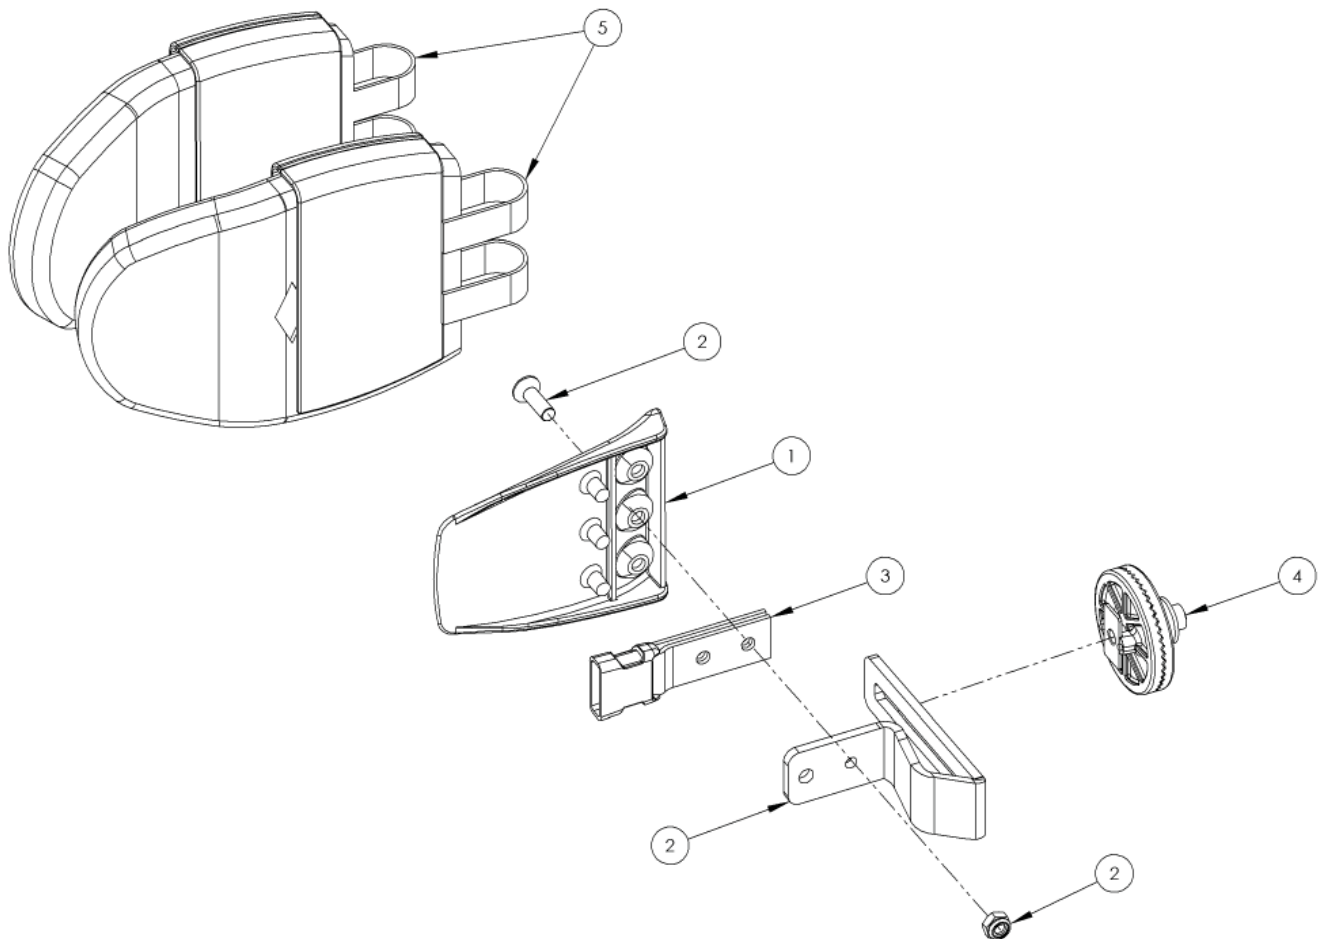

## Rigid Lateral Extended Height Assembly

Pos.	Leckey Code	Description	Qty	Compatible with	
				Size 1	Size 2
1	117-176	Lateral	1	✓	✓
2	137-9018	Lateral Bracket & Screw Kit LH	1	✓	✓
2	137-9019	Lateral Bracket & Screw Kit RH	1	✓	✓
3	117-700	Harness Buckle Attachment	1	✓	✓
4	120-9027	Angle Lock Assembly	1	✓	✓
5	137-806-05	Lateral Covers Pair	1	✓	✓