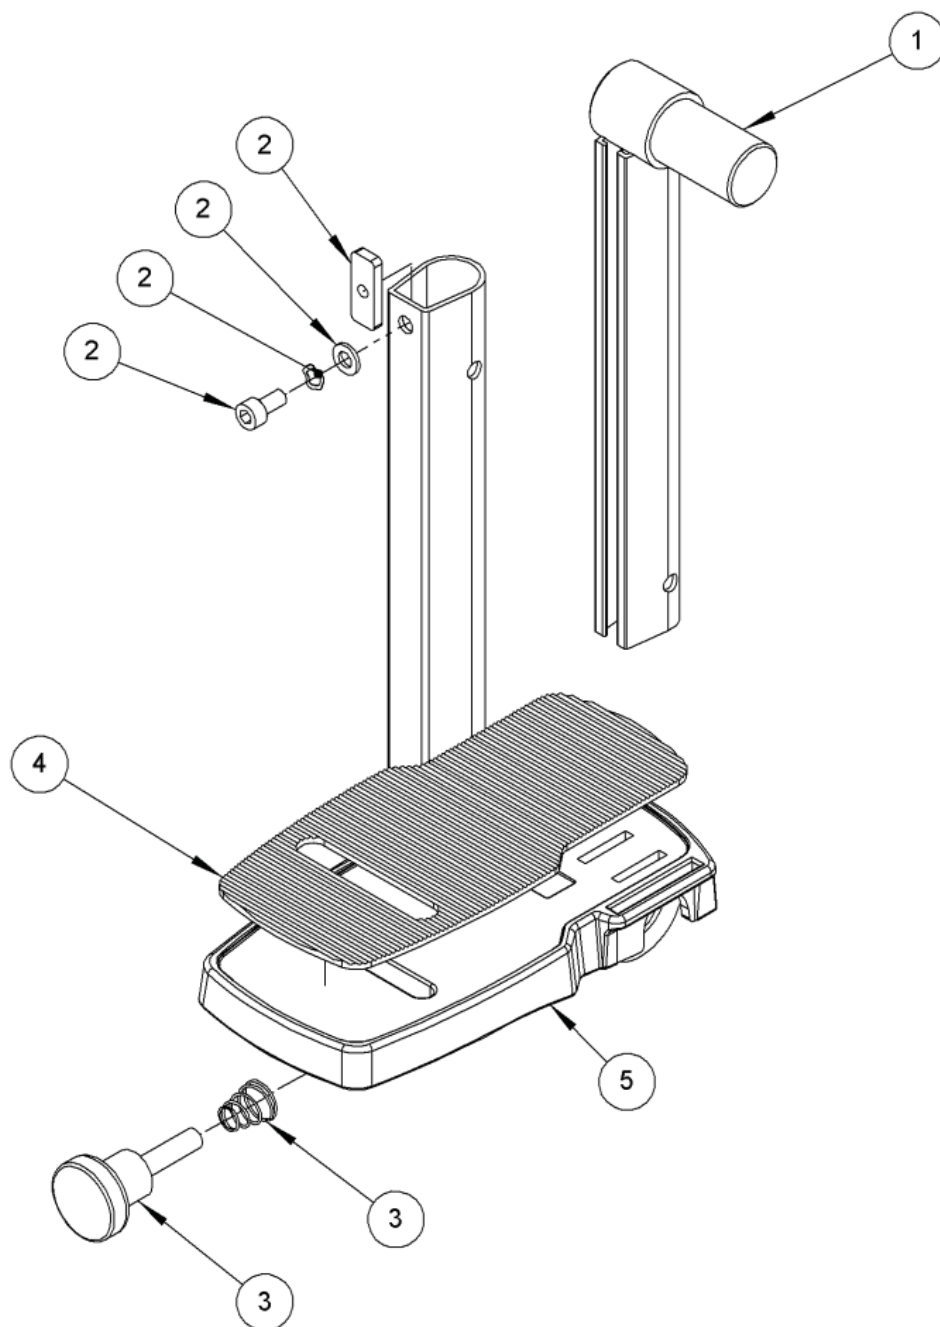

RH Footrest Assembly

Pos.	Leckey Code	Description	Qty	Compatible with	
				Size 1	Size 2
1	117-691	Calf Inner Support Assembly RH	1	✓	✓
2	137-9005	Footplate Locking Assembly	1	✓	✓
3	137-9006	Footplate Adjuster Assembly	1	✓	✓
4	117-156	Footplate Rubber Matting	1	✓	✓
5	117-9009	Footplate Assembly RH Size 1	1	✓	
5	137-9021	Footplate Assembly RH Size 2	1		✓