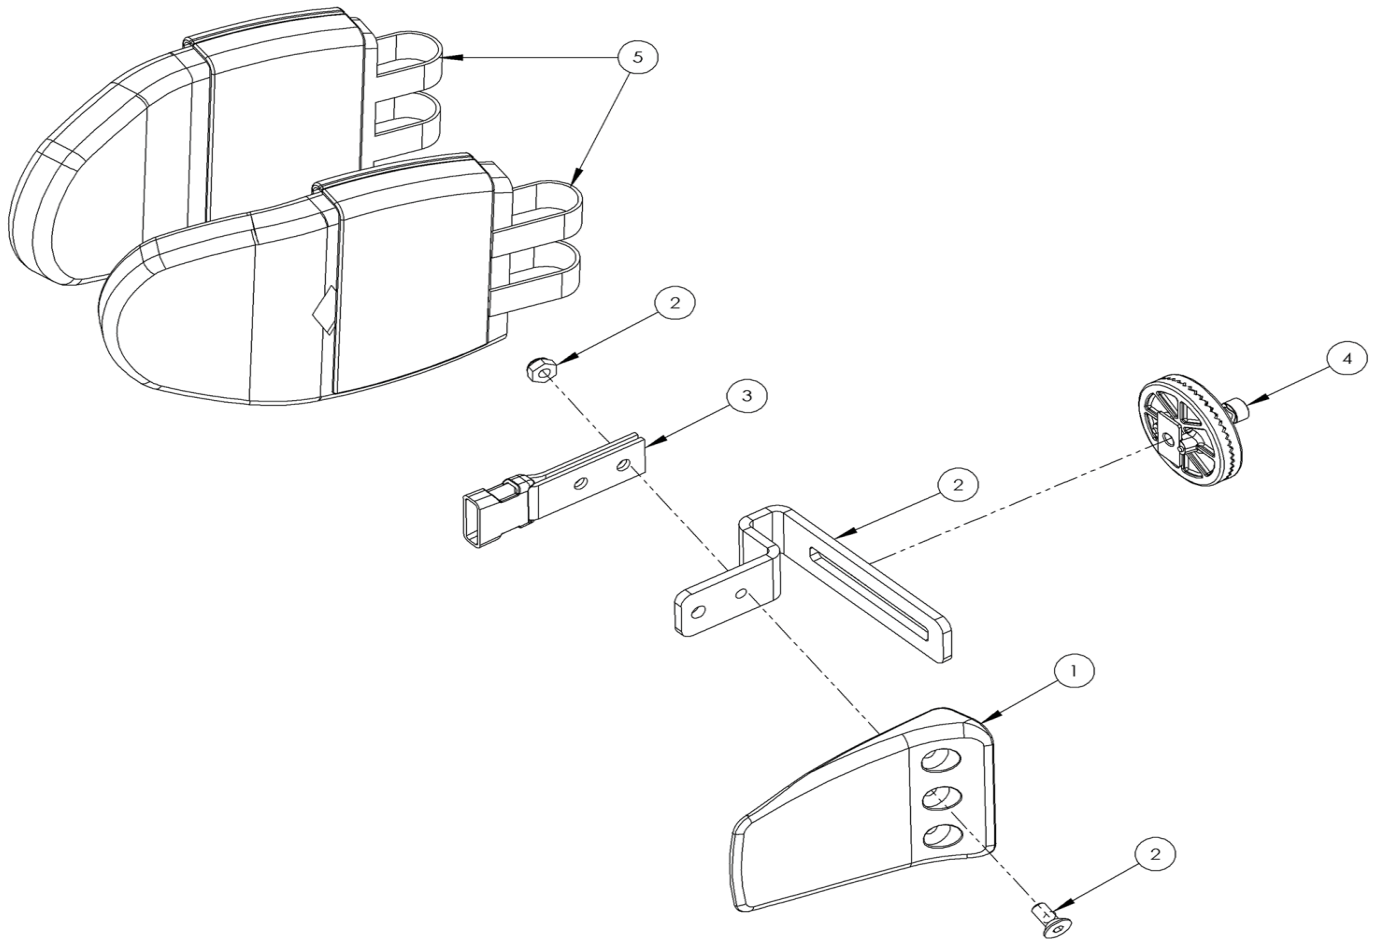

Rigid Lateral Assembly

Pos.	Leckey Code	Description	Qty	Compatible with	
				Size 1	Size 2
1	117-176	Lateral	1	✓	✓
2	117-9003	Lateral Bracket & Screw Kit	1	✓	✓
3	117-700	Harness Buckle Attachment	1	✓	✓
4	120-9027	Angle Lock Assembly	1	✓	✓
5	137-806-05	Lateral Covers Pair	1	✓	✓