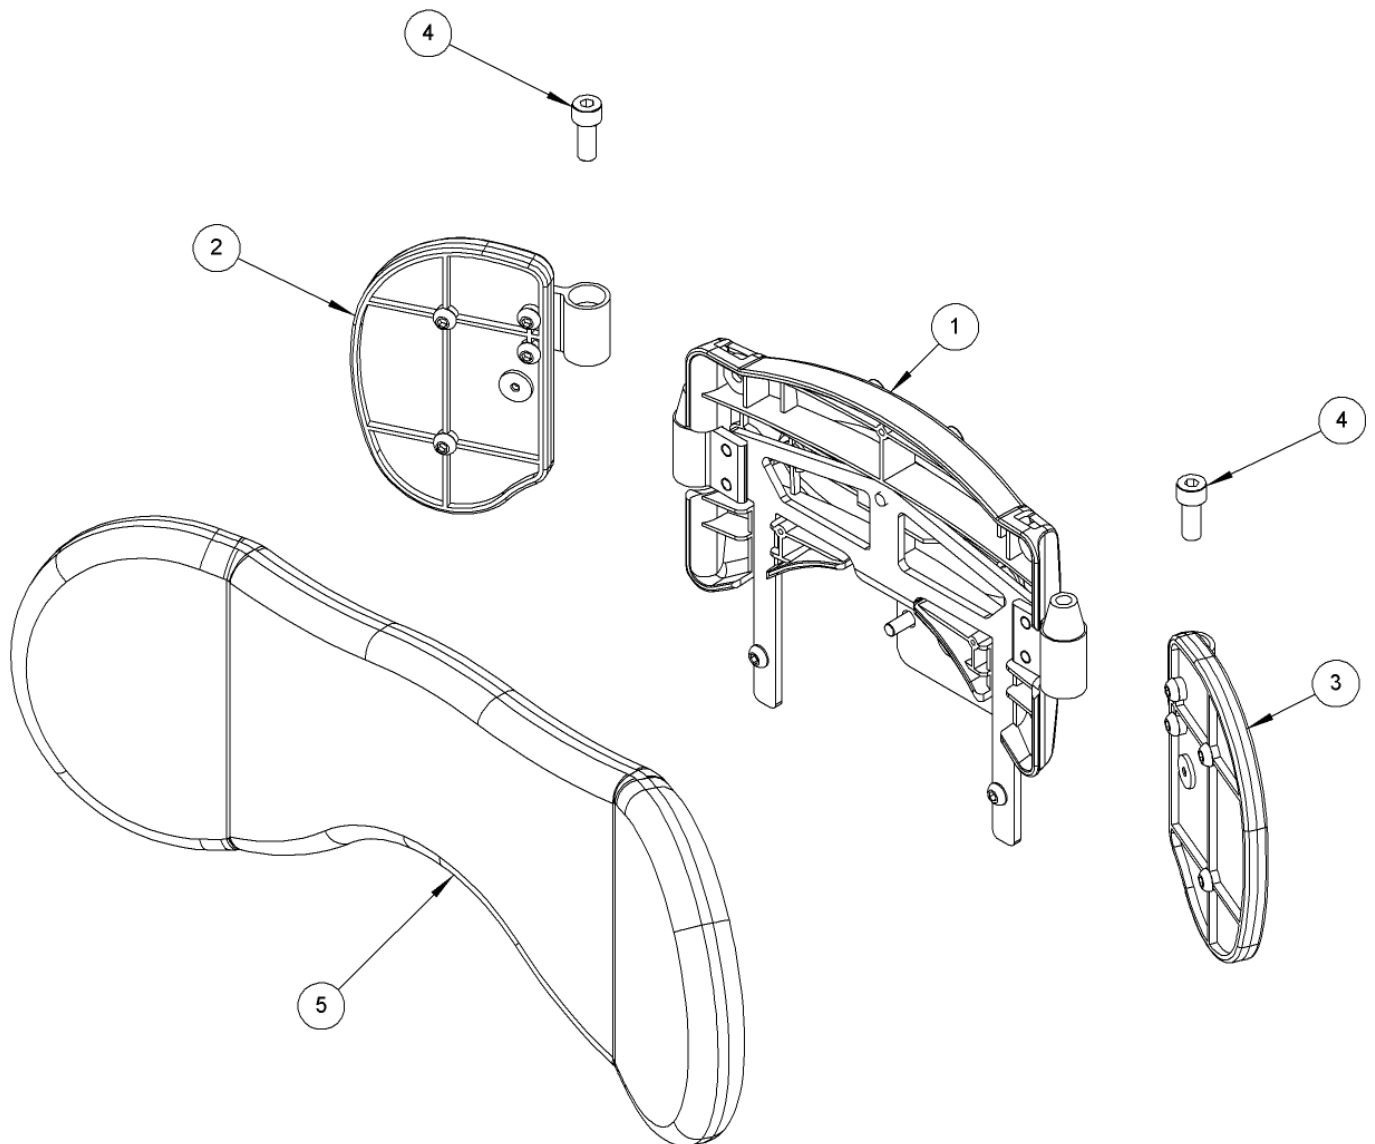

Shoulder Support Assembly

Pos.	Leckey Code	Description	Qty	Compatible with	
				Size 1	Size 2
1	137-9001	Shoulder Central Assembly	1		✓
2	137-9002	Shoulder Wing Assembly RH	1		✓
3	137-9003	Shoulder Wing Assembly LH	1		✓
4	SP-1016	Taperlock Adjustment Screw Kit	2		✓
5	137-801-XX	Shoulder Cushion	1		✓