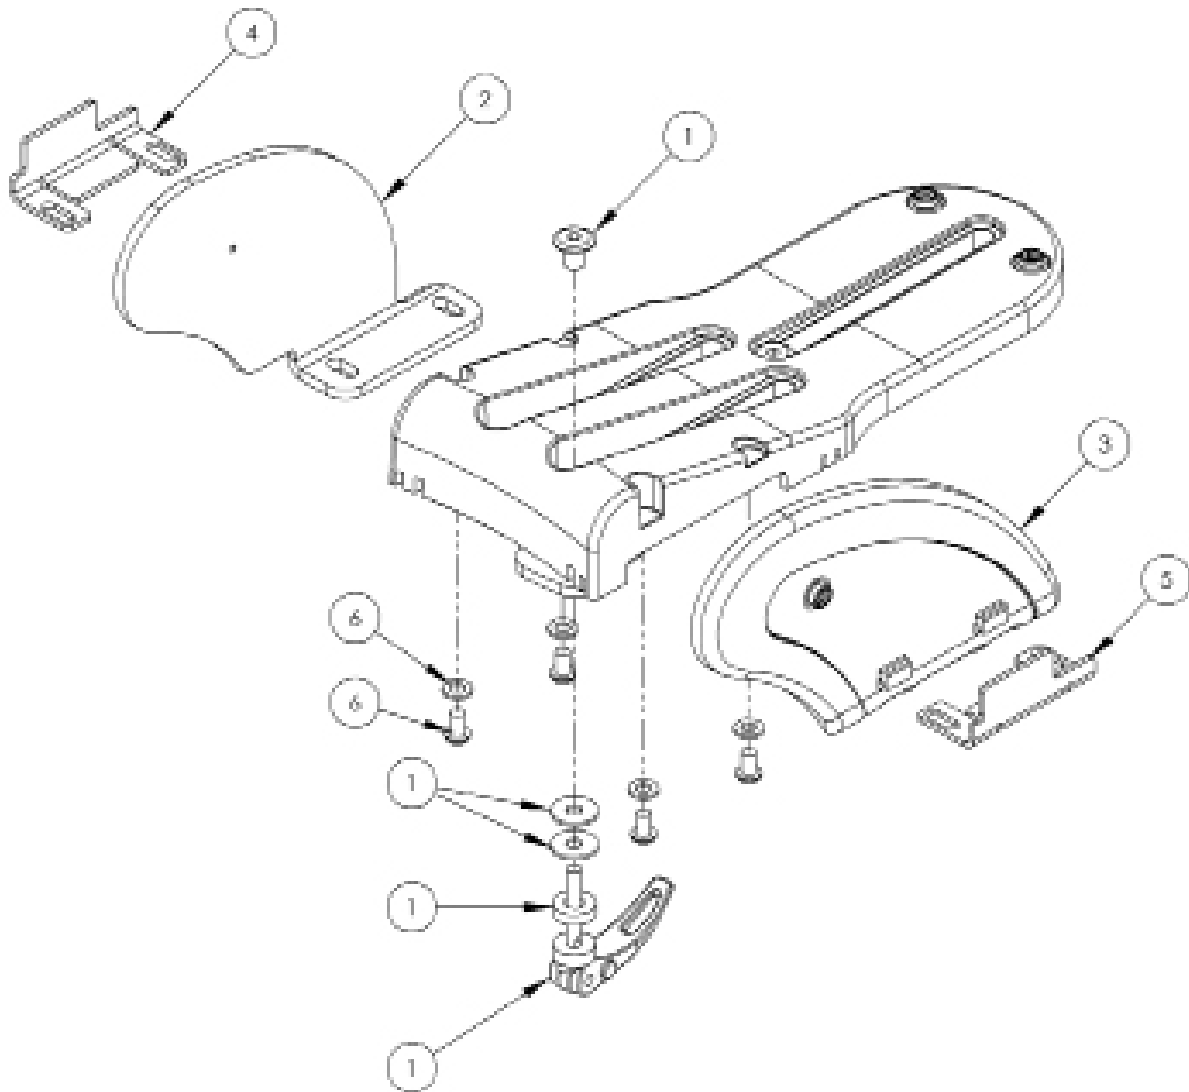

Size 1 Abduction Assembly

Pos.	Leckey Code	Description	Qty	Compatible with	
				Size 1	Size 2
1	SP-1010	Abduction Assembly Adjuster Kit Size 1	1	✓	
2	117-718	RH Femoral Guard Assembly Inside	1	✓	
2	117-716	LH Femoral Guard Assembly Inside	1	✓	
3	117-719	RH Femoral Guard Assembly Outside	1	✓	
3	117-717	LH Femoral Guard Assembly Outside	1	✓	
4	117-461	Femoral Support RH	1	✓	
5	117-462	Femoral Support LH	1	✓	
6	SP-1011	Femoral Guide Attachment Kit Size 1	1	✓	