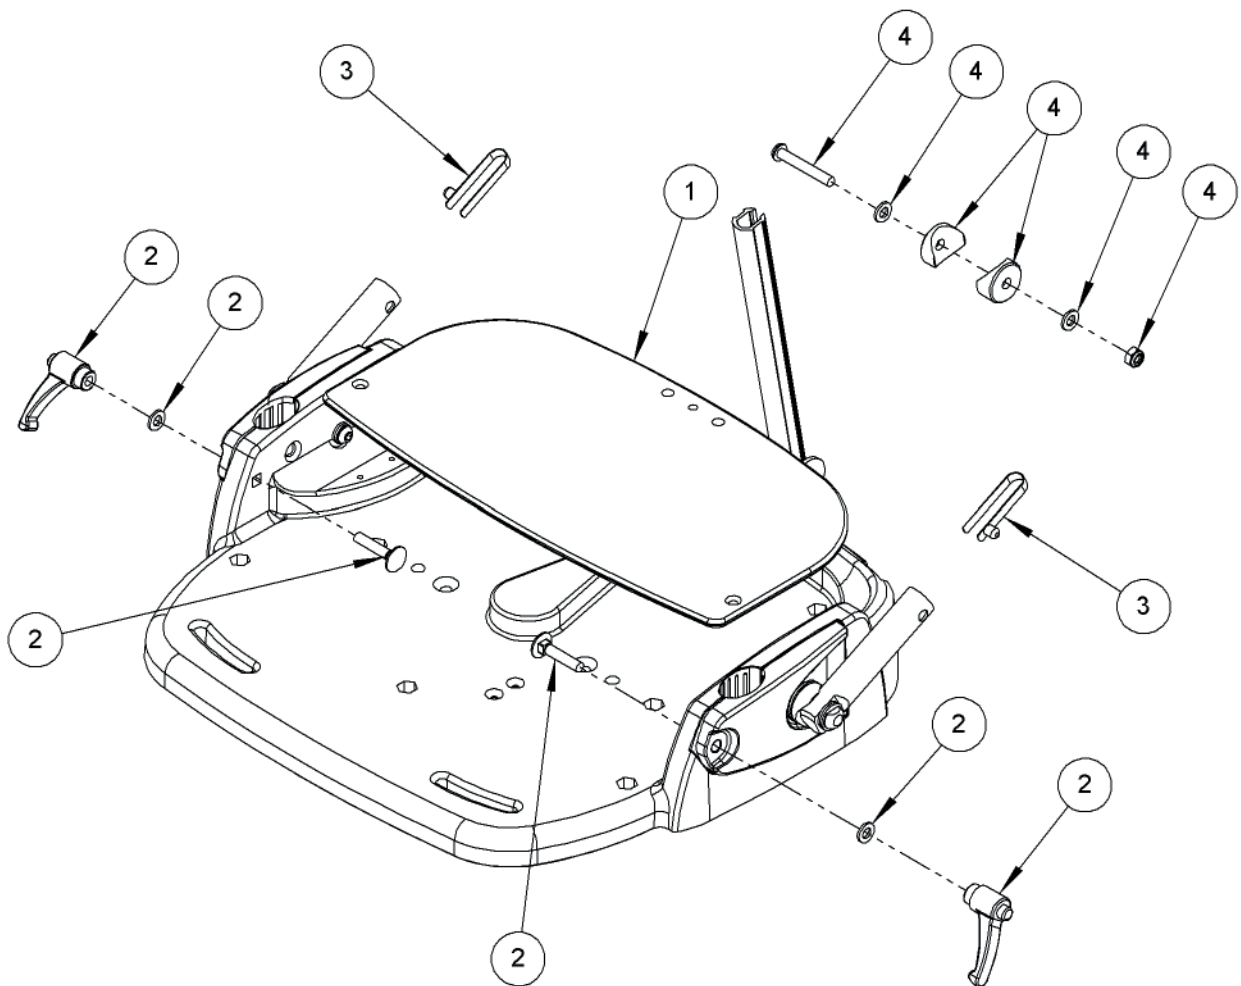

## Seatbase Assembly

Pos.	Leckey Code	Description	Qty	Compatible with	
				Size 1	Size 2
1	137-121	Seatbase ABS Shelf Size 1	1	✓	
1	137-120	Seatbase ABS Shelf Size 2	1		✓
2	SP-1005	Harness Attachment Kit	1	✓	✓
3	SJ109	1/4 Single Popper	2	✓	✓
4	SP-1004	Back Angle Attachment Kit	1	✓	✓