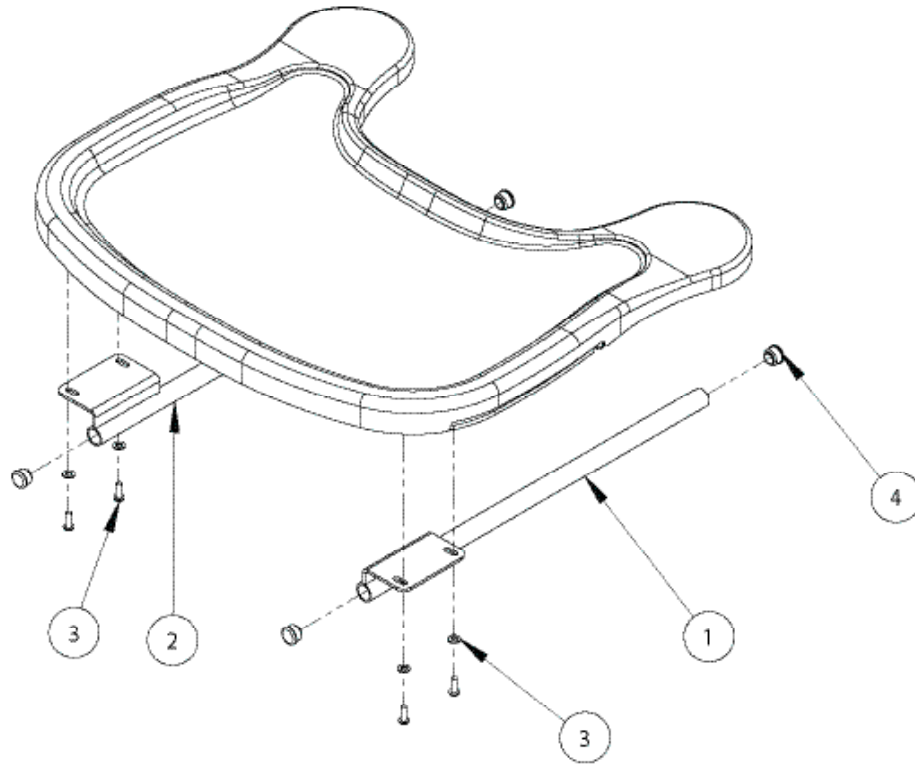

Tray Assembly

Pos.	Leckey Code	Description	Qty	Compatible with	
				Size 1	Size 2
1	117-722	Tray Bar Assembly RH	1	✓	✓
2	117-723	Tray Bar Assembly LH	1	✓	✓
3	SP-1021	Tray Bar Screw Kit	1	✓	✓
4	SF52	Round Tube Insert	4	✓	✓