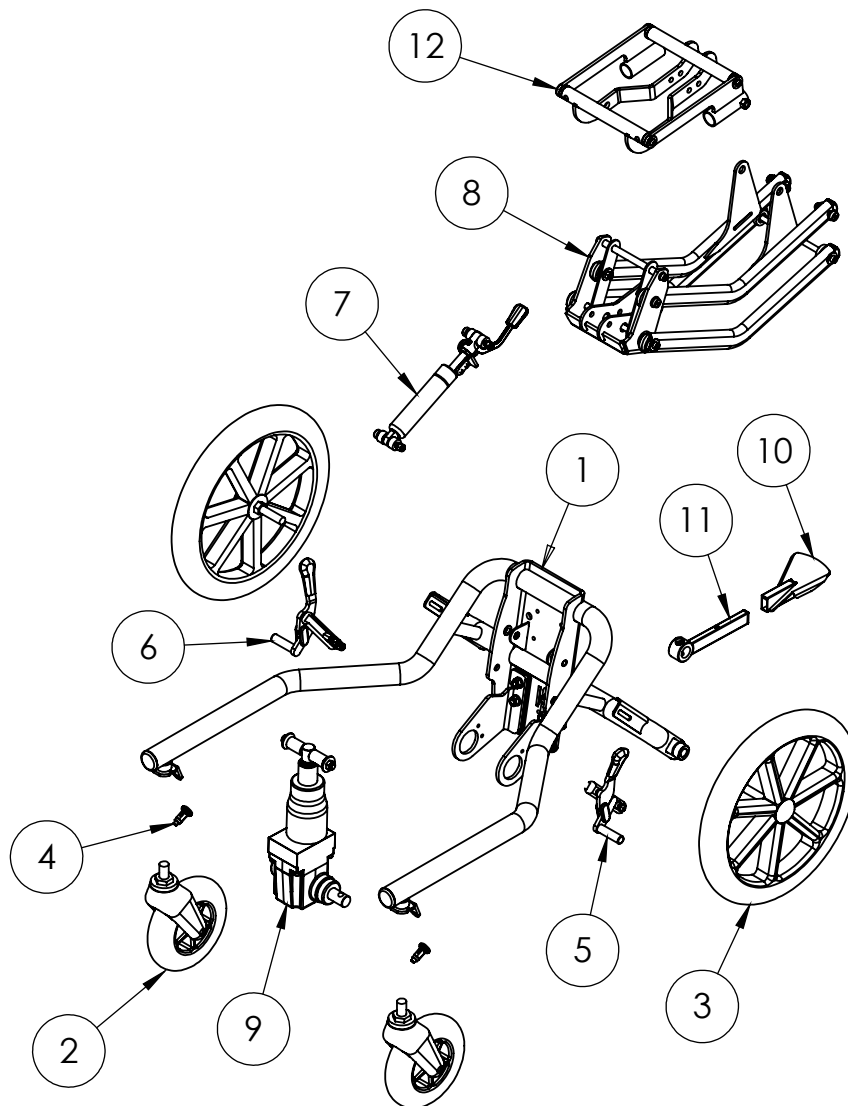

Indoor / Outdoor Hi-Low Hydraulic Chassis

Pos.	Leckey Code	Description	Qty	Compatible with	
				Size 1	Size 2
1	102-1770	Chassis Welded Assy Size 1&2	1	✓	✓
2	133-2084	150mm Front Caster	1	✓	✓
3	133-2087	315mm Rear Wheel	1	✓	✓
4	IA19	Lock Pin	1	✓	✓
5	133-2085	Brake Assy LH	1	✓	✓
6	133-2086	Brake Assy RH	1	✓	✓
7	102-1695	500N Blocolift Size 1&2 Assy	1	✓	✓
8	117-936	Lever Arm Assembly Size 1-2	1	✓	✓
9	117-823	Chassis Hydraulic Pack	1	✓	✓
10	117-947	Sliding Pedal Outer	1	✓	✓
11	117-948	Inner Pedal Assy	1	✓	✓
12	117-633	Mygo Interface Assembly	1	✓	✓