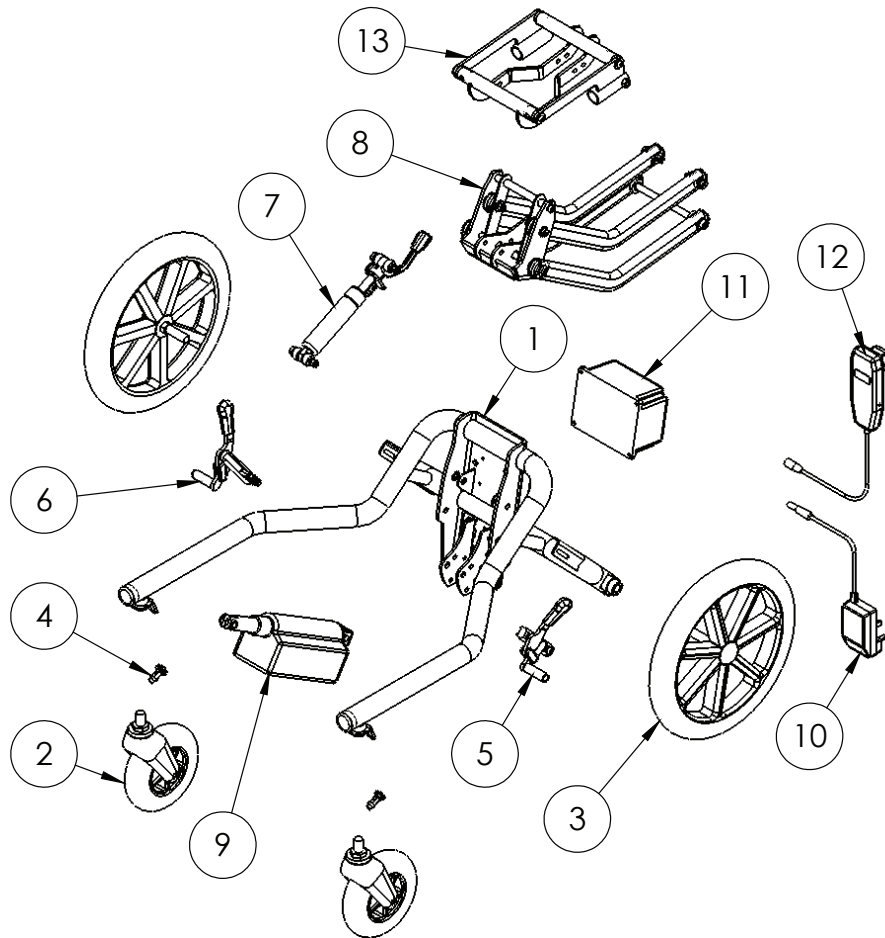

## Indoor / Outdoor Hi-low Chassis – Power

Pos.	Leckey Code	Description	Qty	Compatible with	
				Size 1	Size 2
1	102-1770	Chassis Welded Assy Size 1&2	1	✓	✓
2	133-2084	150mm Front Caster	1	✓	✓
3	133-2087	315mm Rear Wheel	1	✓	✓
4	la19	Lock Pin	1	✓	✓
5	133-2085	Brake Assy Lh	1	✓	✓
6	133-2086	Brake Assy Rh	1	✓	✓
7	102-1695	500N Blocolift Size 1&2 Assy	1	✓	✓
8	117-651	Lever Arm Assembly Size 1-2	1	✓	✓
9	102-1694	Actuator Assy	1	✓	✓
10	SI74	Charger UK	1	✓	✓
10	SI125	Charger EUR	1	✓	✓
10	SI126	Charger USA/Japan	1	✓	✓
10	SI127	Charger AUS	1	✓	✓
11	SI64	Battery	1	✓	✓
12	SI67	Handset	1	✓	✓
13	117-633	Mygo Interface Assembly	1	✓	✓